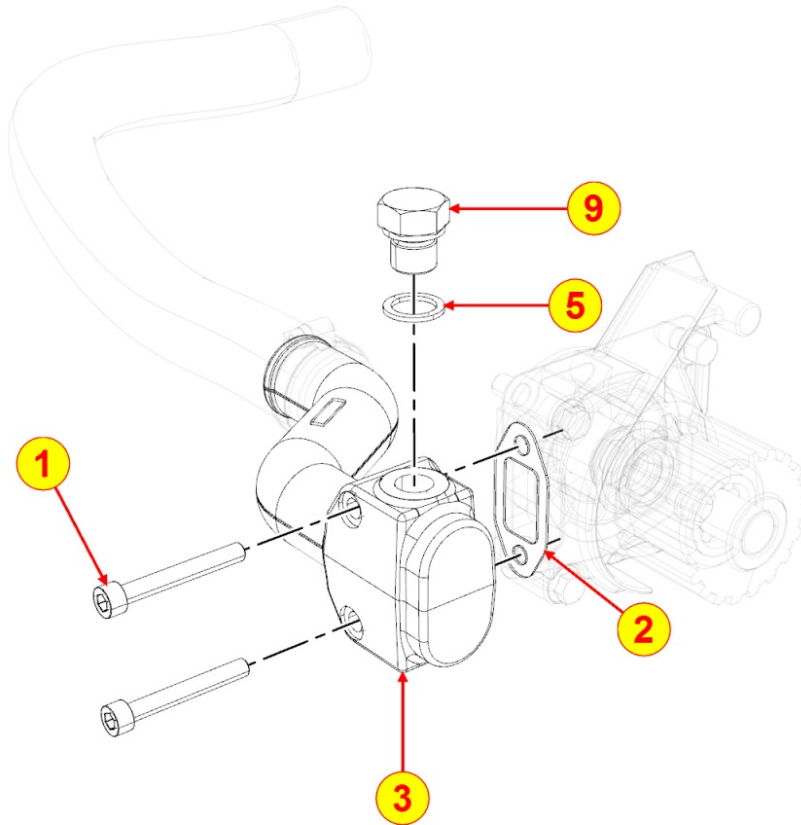

8075320040 - COOLANT INLET FLANGE

Pos	Kit	Included In	Code	Description	Qty	Old Code	Tech. Info
1			ED0097300180-S	ALLEN SCREW	2		
2			ED0045011580-S	GASKET	1		
3			ED0073302860-S	JOINT	1		
5			ED0046700610-S	COPPER WASHER D19/14.2 1.5 THK	1		
9			ED0089650050-S	CAP	1