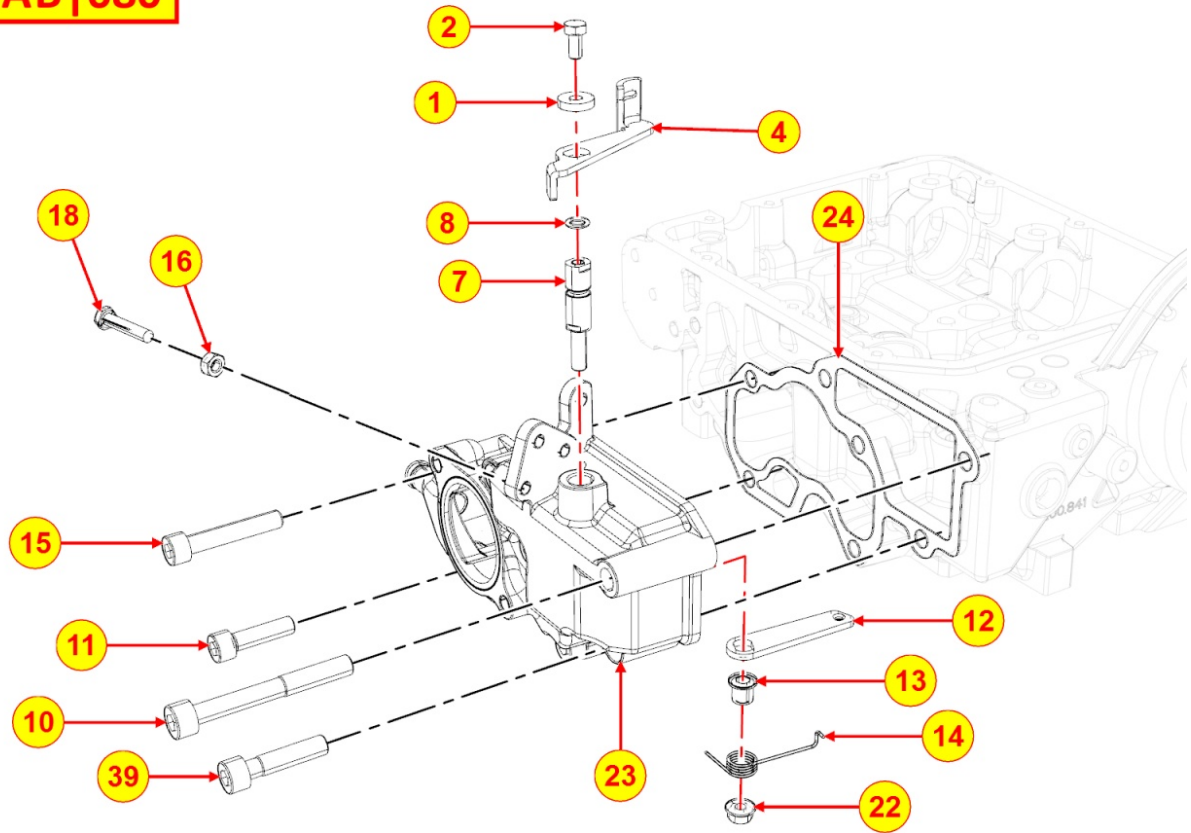

8080321510 - AIR INLET MANIFOLD / AIR FILTER

TAB | 080

Pos	Kit	Included In	Code	Description	Qty	Old Code	Tech. Info
1			ED0076252850-S	WASHER	1		
2			ED0017550010-S	BOLT	1		
4			ED0052013390-S	LEVER	1		⚠
7			ED0061405500-S	PIN	1		⚠
8		(B)	ED0012000520-S	O-RING	1		⚠
10			ED0097300350-S	ALLEN SCREW	1		
11			ED0097320640-S	ALLEN SCREW	2		
12		(B)	ED0052006740-S	LEVER	1		
13		(B)	ED0019570140-S	BUSHING	1		
14		(B)	ED0056600650-S	SPRING	1		⚠
15			ED0097300320-S	ALLEN SCREW	3		
16		(B)	ED0032400080-S	NUT	2		
18		(B)	ED0017600230-S	BOLT	2		
18		(B)	ED0017600290-S	BOLT	1		
20		(A) (B)	ED0095991570-S	PIPE	1		
22			ED0032030500-S	NUT	1		
23			ED0024862650-S	MANIFOLD	1	ED0048966510-S	⚠
24			ED0044200800-S	GASKET	1		
39			ED0097320630-S	ALLEN SCREW	1		