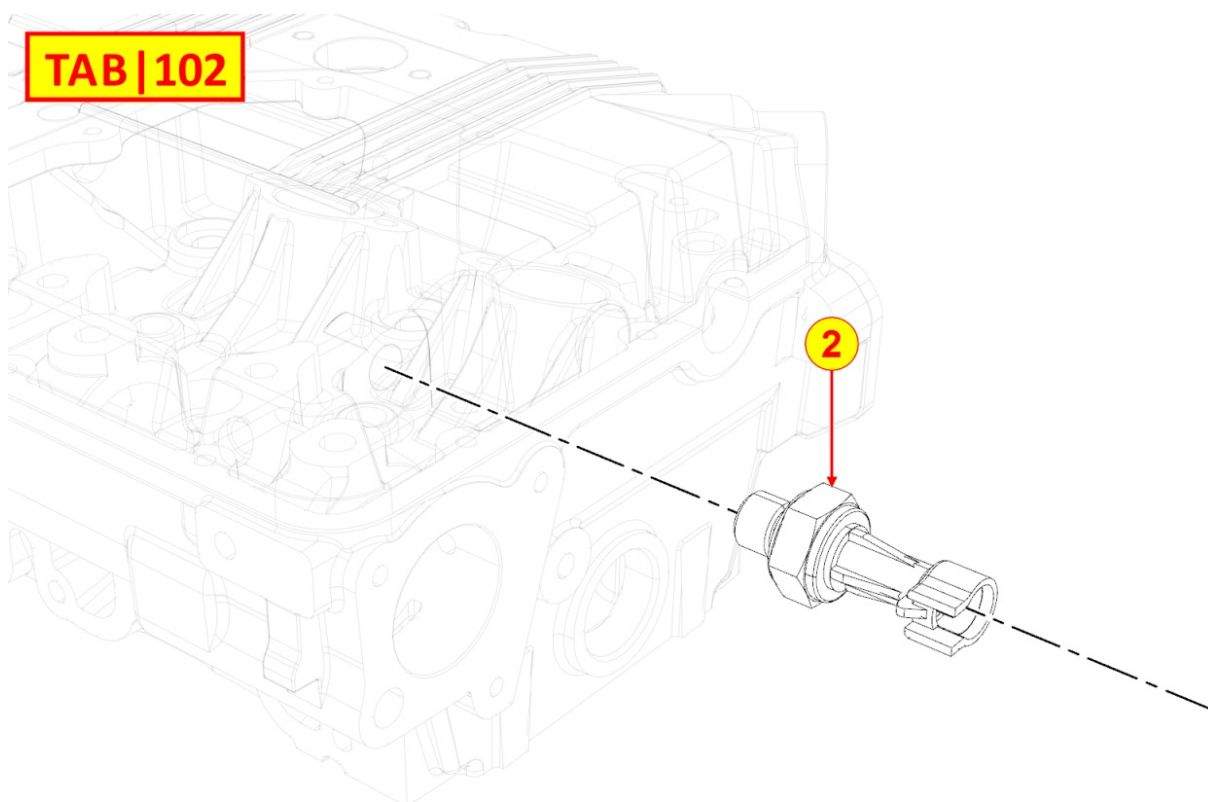

8102320300 - OIL PRESSURE SWITCH

Pos	Kit	Included In	Code	Description	Qty	Old Code	Tech. Info
2			ED0067450970-S	PRESSURE SWITCH	1