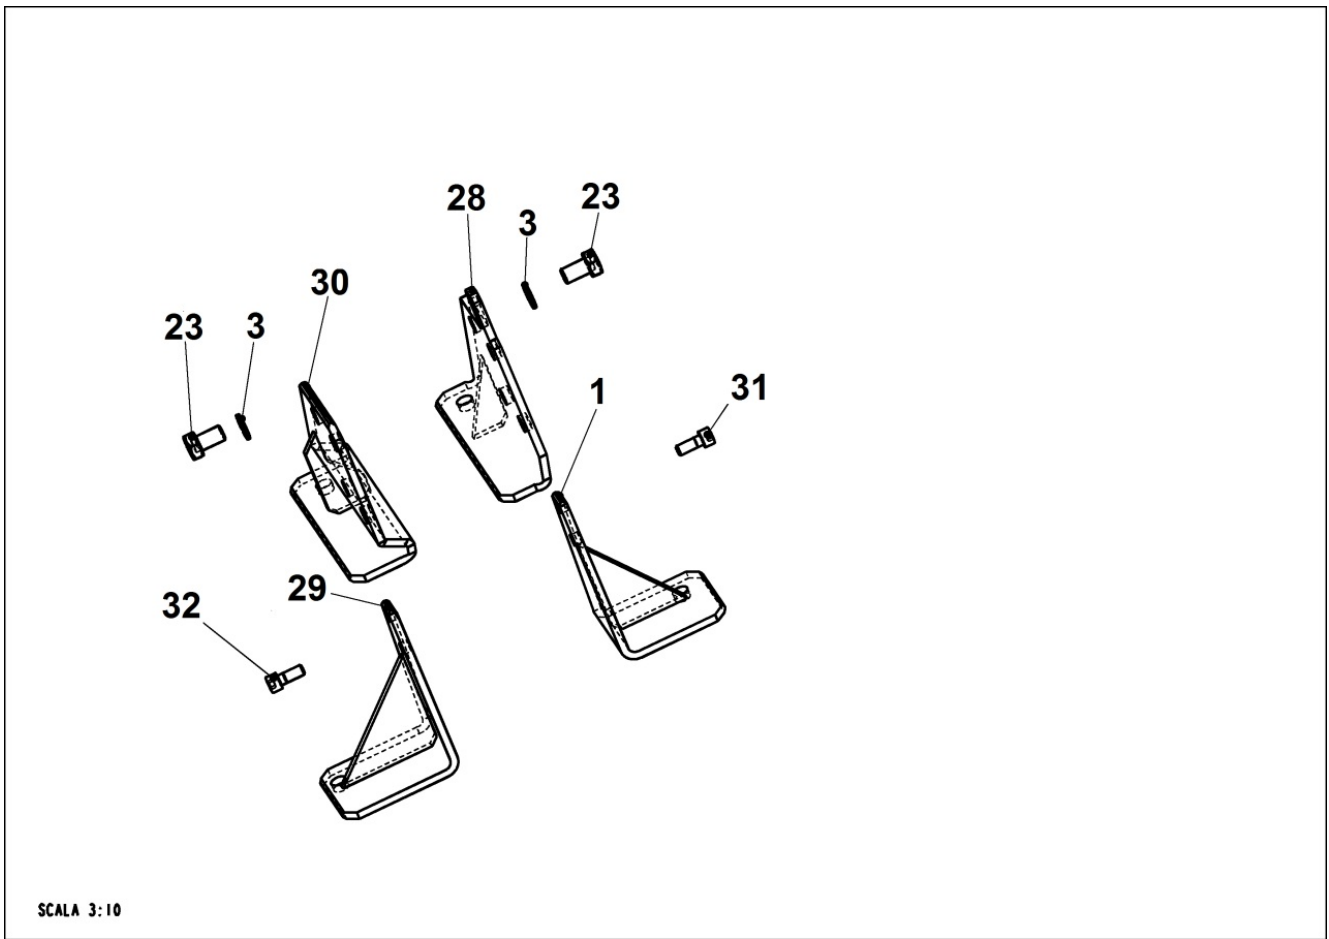

8025321120 - ENGINE MOUNTS

Pos	Kit	Included In	Code	Description	Qty	Old Code	Tech. Info
0			ED0064296050-S	ENGINE MOUNT	1		
0			ED0064296030-S	ENGINE MOUNT	1		
0			ED0064296060-S	ENGINE MOUNT	1		
0			ED0064296040-S	ENGINE MOUNT	1		
3			ED0076450070-S	WASHER	8		
23			ED0017900370-S	BOLT	8		
31			ED0097302130-S	ALLEN SCREW	2		
32			ED0097302200-S	ALLEN SCREW	2		