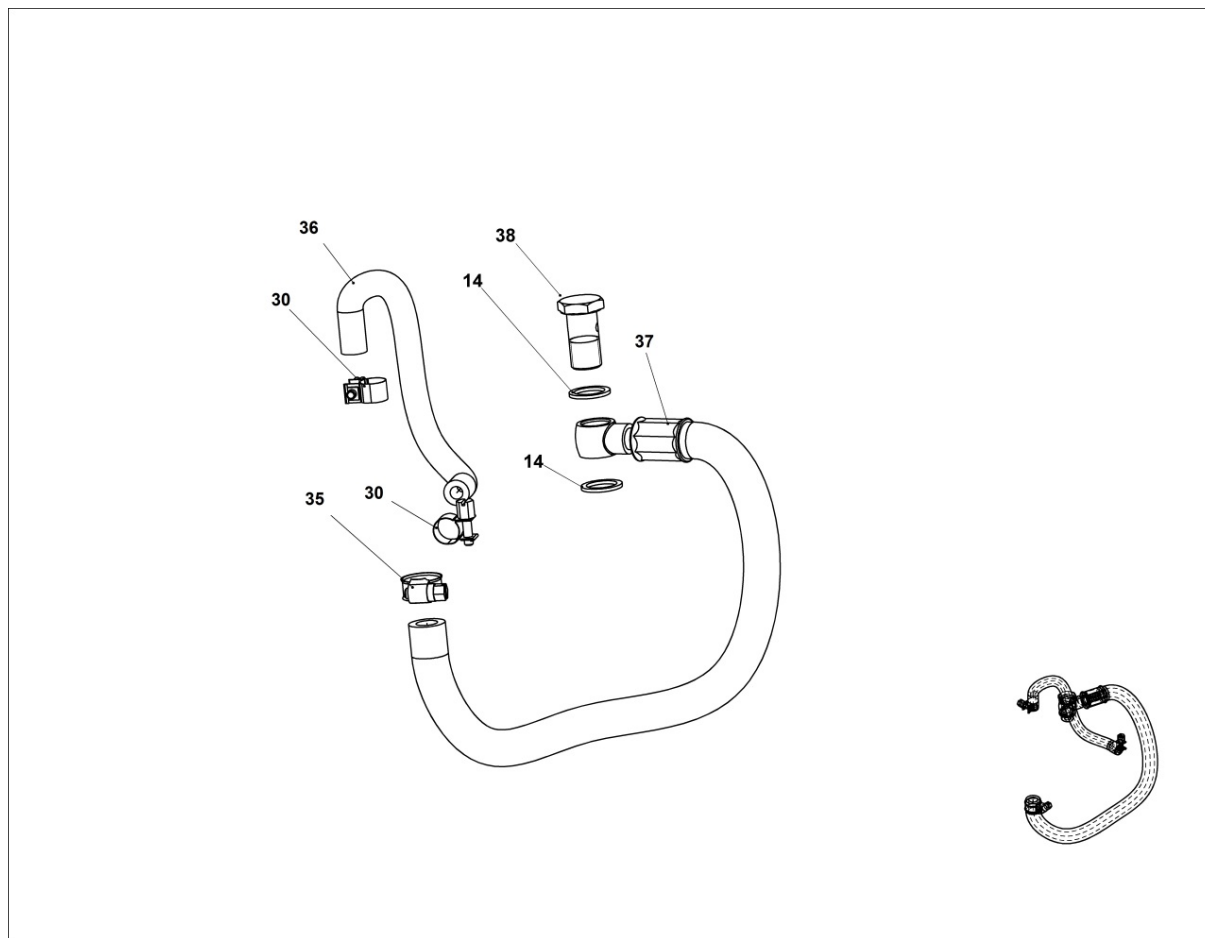

8046320070 - PUMP FOR OIL EXTRACTION

Pos	Kit	Included In	Code	Description	Qty	Old Code	Tech. Info
4			ED0036301290-S	CLAMP	1		
5			ED0065950210-S	POMPA ESTRAZ. OLIO AB TRASM. PER LMG4000	1		
9			ED0017701240-S	BOLT	1		
10			ED0076252090-S	WASHER	1		

8062320020 - FUEL FEED PUMP

Pos	Kit	Included In	Code	Description	Qty	Old Code	Tech. Info
0			ED0075650500-S	WASHER	1		
0			ED0097302110-S	ALLEN SCREW	2		
0			ED0046700010-S	COPPER WASHER D10/6.2 1THK	1		
0			ED0087600010-S	SUPPORT	1		
0			ED0017800030-S	BOLT	1		
0			ED0076250620-S	WASHER	2		
0			ED0017600010-S	BOLT	1		
1			ED0065851440-S	LIFT PUMP	1		

8064321630 - FUEL LINES

Pos	Kit	Included In	Code	Description	Qty	Old Code	Tech. Info
30			ED0036301700-S	CLAMP	2		
35			ED0036301290-S	CLAMP	1		
36			ED0093764230-S	TUBO TRA POMPA ELTTRICA E RAIL	1		
38			ED0019011190-S	UNION BOLT	1		

Tavola ricambi

Index	Description
8198329120	SPECIAL DETACHED COMPONENTS

8010320100 - CRANKSHAFT

Pos	Kit	Included In	Code	Description	Qty	Old Code	Tech. Info
1	A		ED0010511040-S	CRANKSHAFT	1		
2		(A)	ED0084300040-S	TAPER PIN 3X12 DIN 1481	1		
3		(A)	ED0022801190-S	KEY	1		
4		(A)	ED0090801320-S	CAP	2		
5		(A)	ED0022801490-S	KEY	1		
6		(A)		802032...0	2/3/4/5		
7		(A)		801132...0	2/3/4		
8		(A)		802032...0	2		