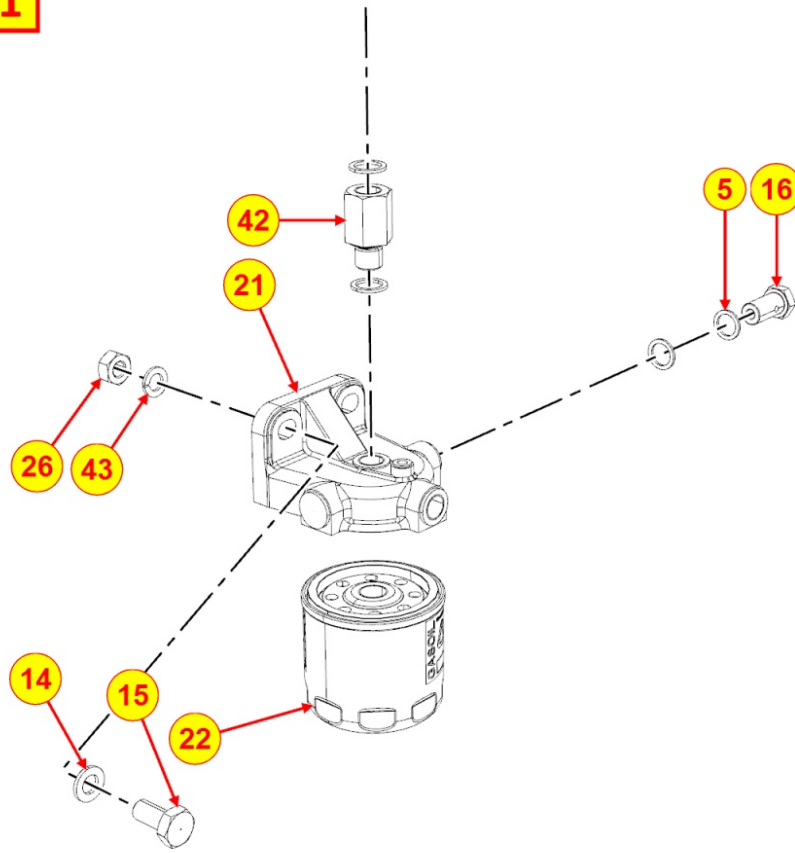

8061321330 - FUEL FILTER

TAB | 061

Pos	Kit	Included In	Code	Description	Qty	Old Code	Tech. Info
5			ED0046700610-S	COPPER WASHER D19/14.2 1.5 THK	8		
14			ED0076250190-S	WASHER	2		
15			ED0097300450-S	ALLEN SCREW	2		
16			ED0019010320-S	UNION BOLT	1		
21			ED0037302370-S	FUEL FILTER	1		
22		(A)	ED0021752880-S	FILTER CARTRIDGE	1		
26			ED0032400330-S	NUT	2		
43			ED0075650110-S	WASHER	2