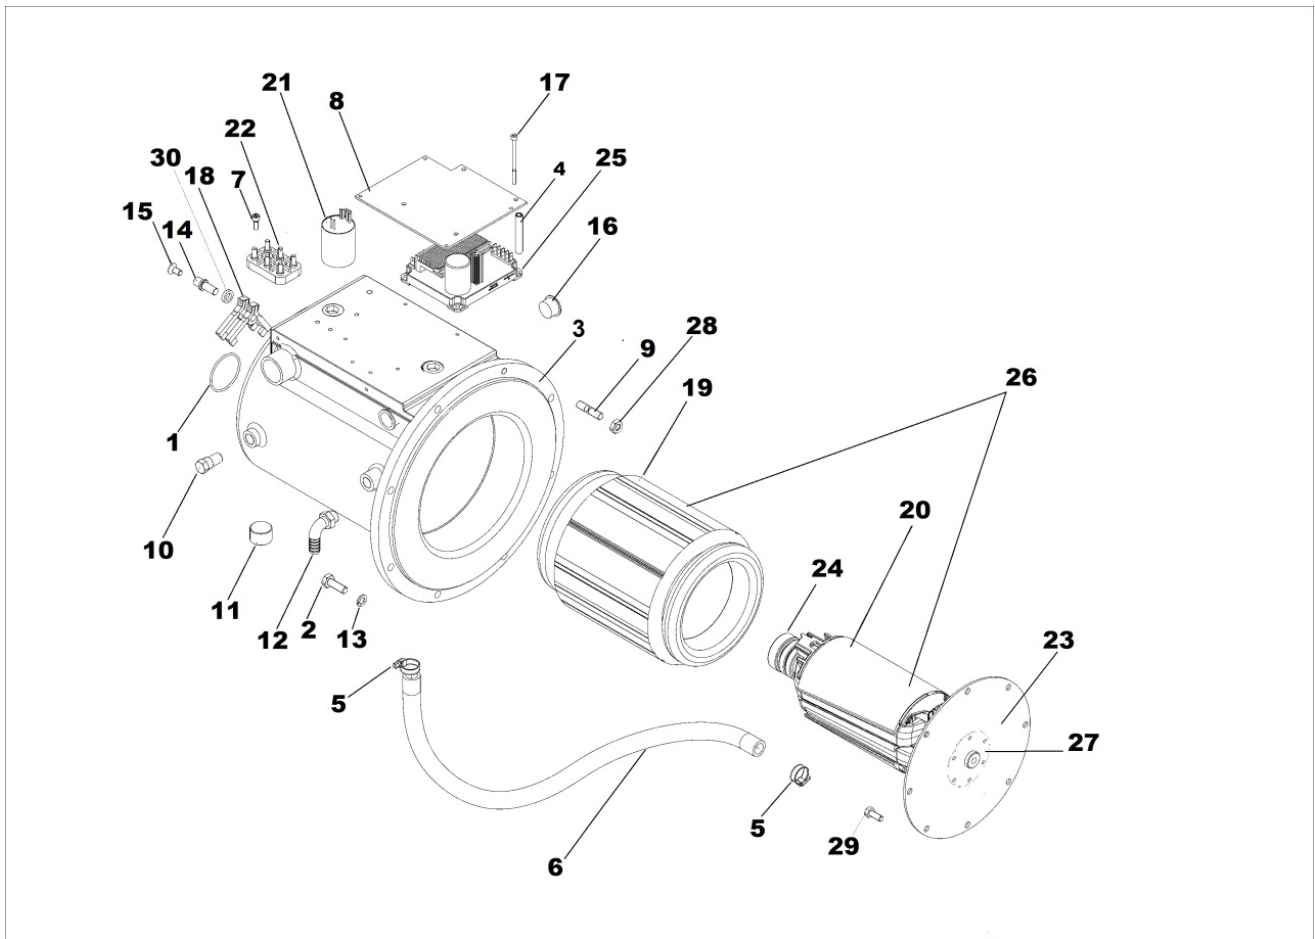

8189320010 - DETACHED ALTERNATOR

Pos	Kit	Included In	Code	Description	Qty	Old Code	Tech. Info
0			ED0017701230-S	BOLT	8		
0			ED0075650500-S	WASHER	7		
0			ED0068000100-S	STUD	1		
0			ED0048968380-S	ASSEMBLY	1		
1			KDISC.		1	ED0012000920-S	
2			ED0017801150-S	BOLT	6		
3			ED0020121420-S	HOUSING FOR ALTERNATOR-MACHINED	1		
4			ED0035276690-S	SPACER	4		
5			ED0036301290-S	CLAMP	2		
6			ED0096022130-S	PIPE	1		
7			ED0097302110-S	ALLEN SCREW	3		
8			ED0087601050-S	SUPPORT	1		
10			ED0090802130-S	CAP	1		
12			ED0073303610-S	JOINT	2		
13			ED0076252090-S	WASHER	8		
14			ED0061405680-S	PIN	1		
15			ED0098001120-S	FLARING SCREW	1		
16			ED0089900550-S	CAP	2		
17			ED0097301700-S	ALLEN SCREW	4		
18			ED0083100810-S	BRUSH KIT	2		
21			ED0037501300-S	FILTER	1		
22			ED0058302150-S	JUNCTION	2		
24			ED0030020230-S	BEARING	1		
25			ED0073624110-S	ELETTR. REG. AVR NEW LMG NSM-KVR0860T	1		
26			ED0048967650-S	ASSEMBLY	1		
28			ED0032401420-S	NUT	1		
30			ED0035276950-S	SPACER	2