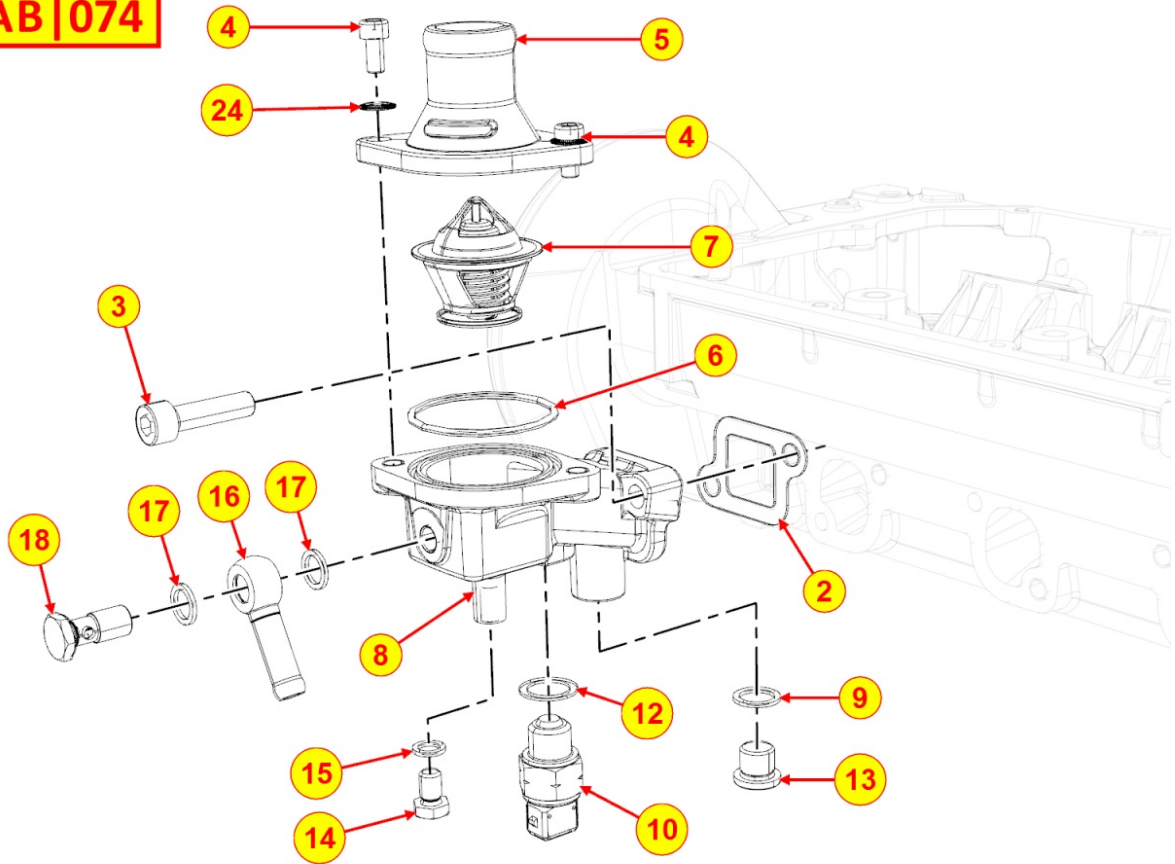

8074320570 - THERMOSTAT UNIT

TAB | 074

Pos	Kit	Included In	Code	Description	Qty	Old Code	Tech. Info
2			ED0044600370-S	GASKET	1		
3			ED0097320640-S	ALLEN SCREW	2		
4		(A)	ED0097320740-S	ALLEN SCREW	2		
5		(A)	ED0027502790-S	COVER	1		
6		(A)	ED0012000910-S	O-RING	1		
7		(A)	ED0091951240-S	WATER THERMOSTAT	1		
8		(A)	ED0028712840-S	BODY	1		
9		(A)	ED0046700610-S	COPPER WASHER D19/14.2 1.5 THK	1		
10		(A)	ED0091951080-S	THERMIST.-THERMOCONT. F16502	1		
12		(A)	ED0046700190-S	COPPER WASHER D22X16.2 1	1		
13		(A)	ED0090400120-S	CAP	1		
14		(A)	ED0089650340-S	CAP	1		
14		(A)	ED0017700010-S	BOLT	1		
15		(A)	ED0046700580-S	COPPER WASHER 8,2X12X1,5	1		
16		(A)	ED0072702380-S	JOINT	1		
17		(A)	ED0046700590-S	COPPER WASHER D14/10.2 1.	2		
18		(A)	ED0019011930-S	UNION BOLT	1