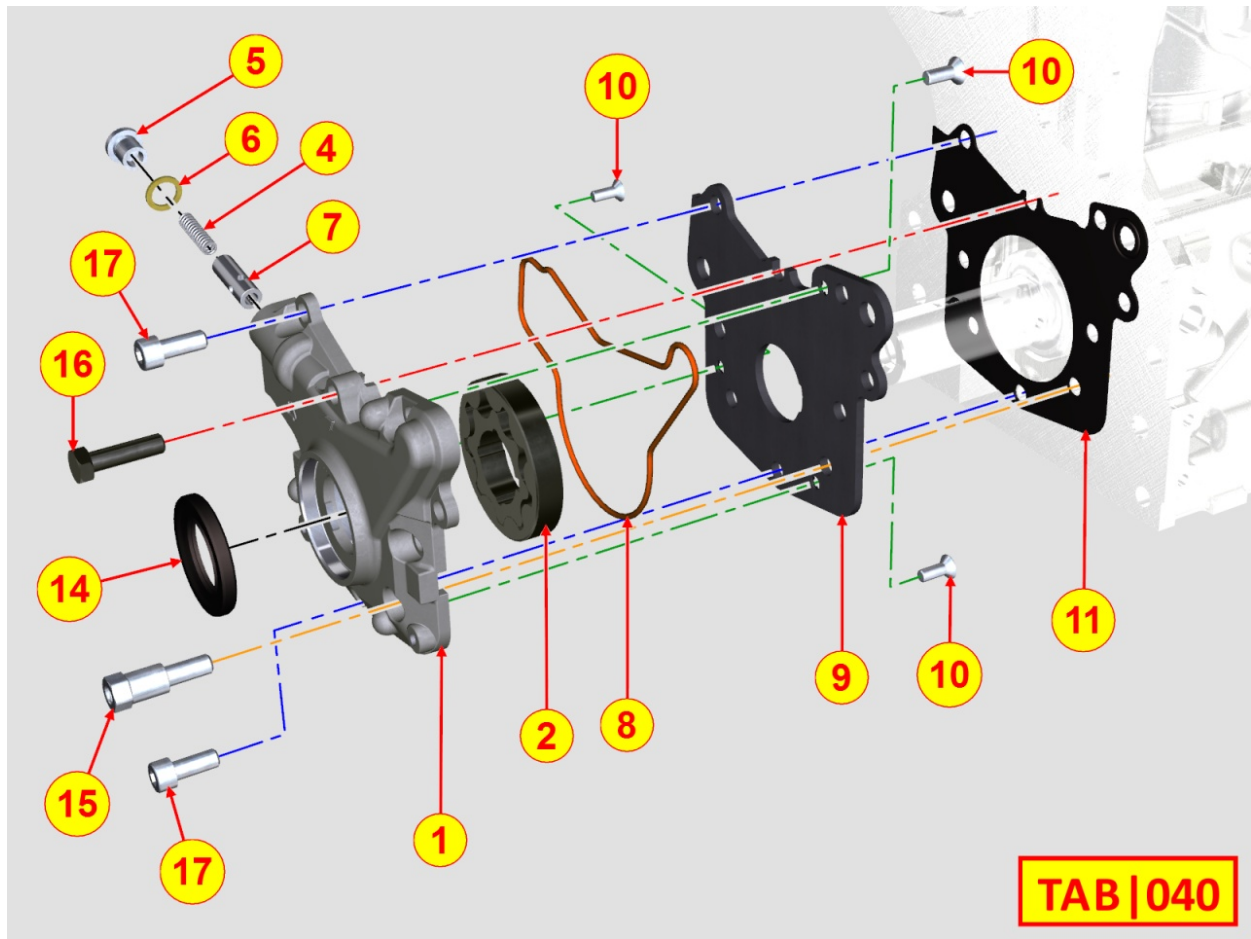

8040320040 - OIL PUMP

Pos	Kit	Included In	Code	Description	Qty	Old Code	Tech. Info
1	A		ED0066051310-S	OIL PUMP	1		
2		(A)		POS. 1			
5		(A)	ED0090150050-S	CAP	1		
6		(A)	ED0046700600-S	COPPER WASHER	1		⚠
7		(A)	ED0064950450-S	PLUNGER	1		
8		(A)	ED0012002920-S	O-RING	1		⚠
9		(A)		POS. 1			
10		(A)	ED0098000610-S	FLARING SCREW	3		
11		(A)	ED0045802160-S	GASKET	1		
14			ED0012133430-S	SEAL RING	1		⚠
15			ED0098651740-S	SPECIAL SCREW	2		
16			ED0017700070-S	BOLT	1		
17			ED0097320740-S	ALLEN SCREW	6