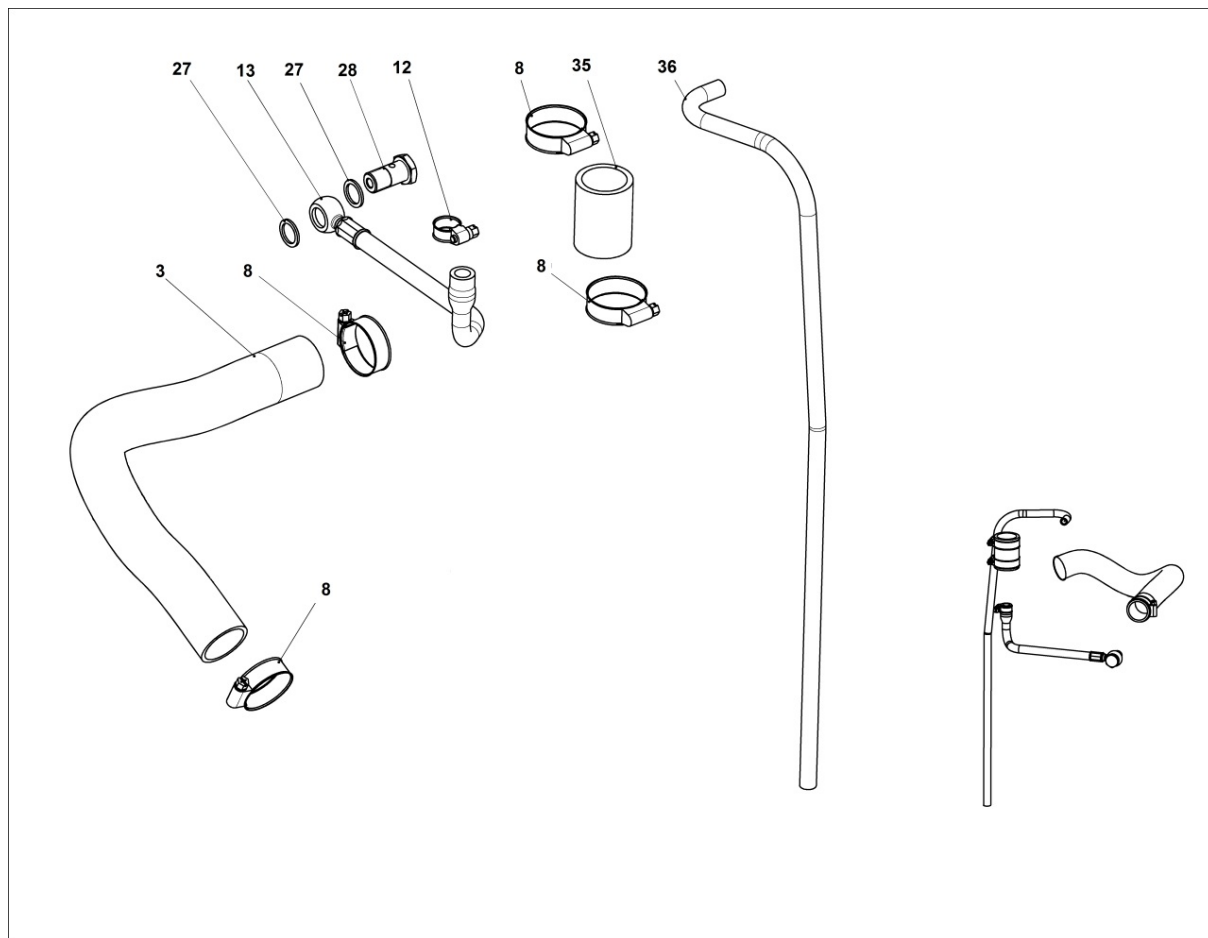

8068320810 - COOLANT HOSES

Pos	Kit	Included In	Code	Description	Qty	Old Code	Tech. Info
3			ED0093400150-S	TUBE	1		
8			ED0036301280-S	CLAMP	4		
12			ED0036301290-S	CLAMP	1		
13			ED0093050990-S	WATER HOSE	1		
27			ED0046700610-S	COPPER WASHER D19/14.2 1.5 THK	2		
28			ED0019011190-S	UNION BOLT	1		
35			ED0096020720-S	PIPE	1		
39			ED0095800450-S	PIPE	1