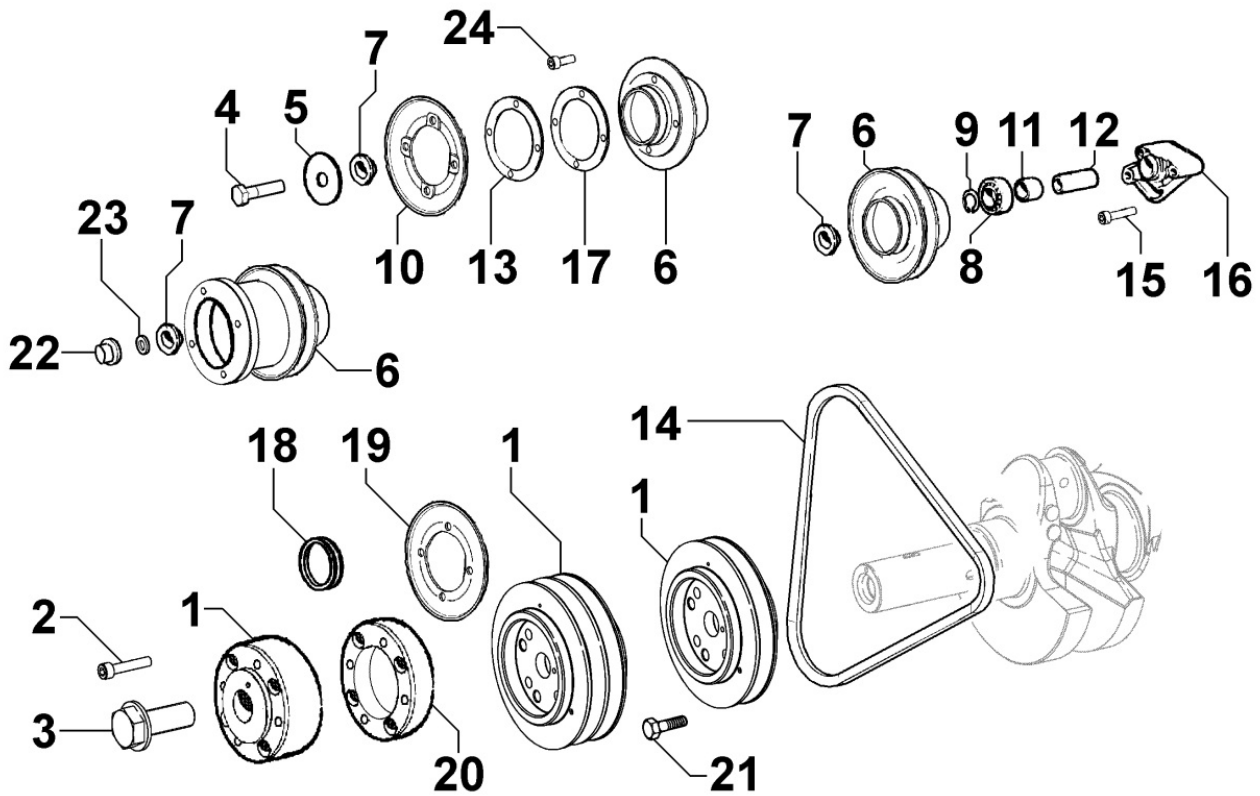

8014320970 - PULLEYS / BELT

Pos	Kit	Included In	Code	Description	Qty	Old Code	Tech. Info
1			ED0071005230-S	PULLEY X FOCS ENG. (L.MARINE) GREY	1	ED0071004400-S	
1			ED0039023610-S	FLANGE	1		
2			ED0097300150-S	ALLEN SCREW	4		
2			ED0097320740-S	ALLEN SCREW	4		
3			ED0098653190-S	CRANKSHAFT BOLT	1