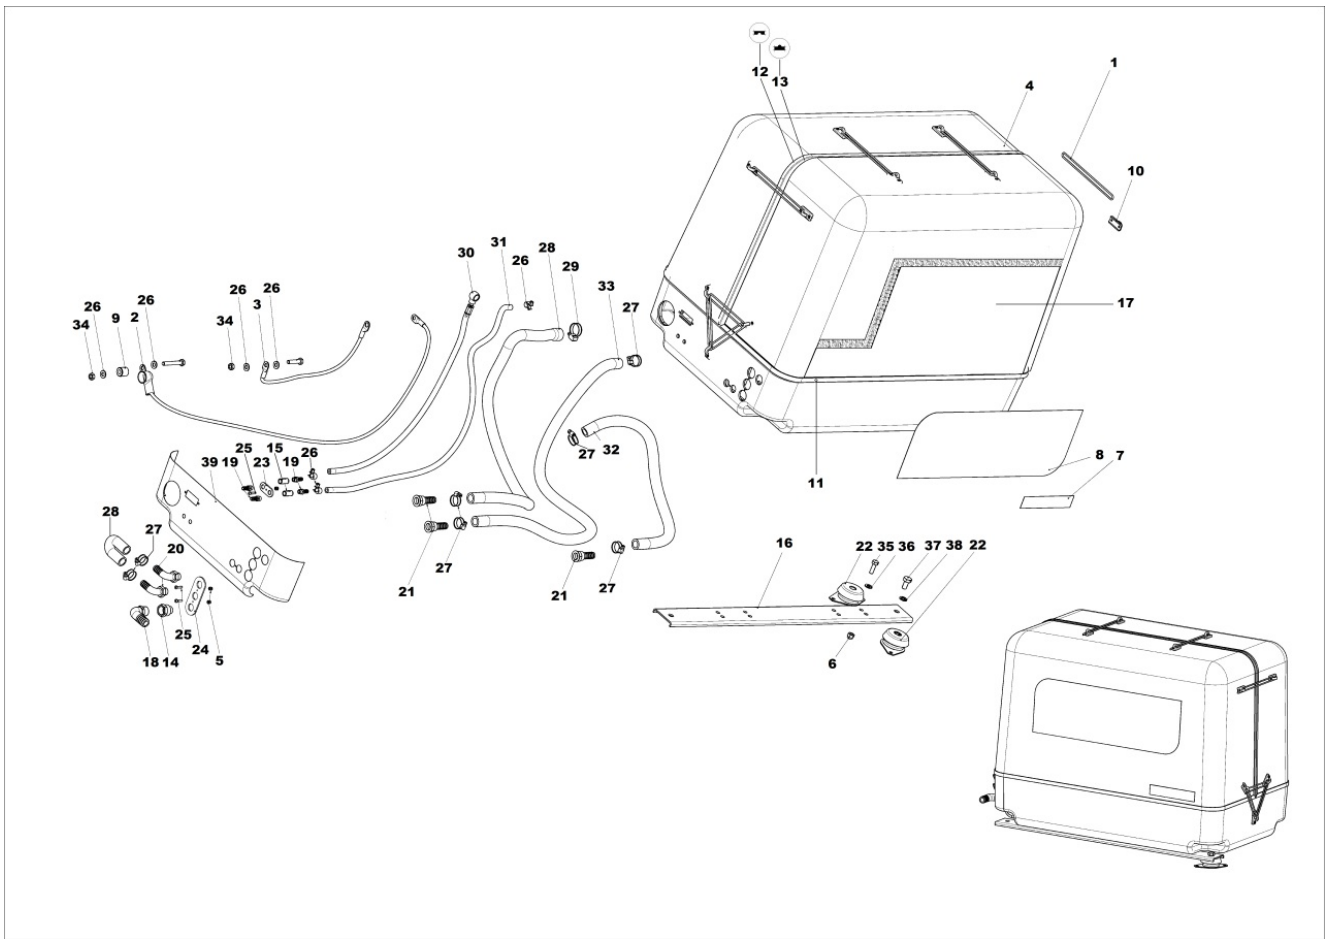

8193320130 - FRAME - CASING

Pos	Kit	Included In	Code	Description	Qty	Old Code	Tech. Info
1			ED0012003160-S	O-RING	10		
5			ED0032030810-S	NUT	3		
6			ED0032030870-S	NUT	8		
9			ED0035276170-S	SPACER	1		
10			ED0041150710-S	HOOK	14		
14			ED0059530720-S	NIPPLE	1		
15			ED0059530940-S	NIPPLE	2		
18			ED0073302840-S	JOINT	1		
19			ED0073302870-S	JOINT	4		
20			ED0073303610-S	JOINT	2		
21			ED0073304060-S	JOINT	3		
22			ED0086362560-S	SILENT BLOCK	8		
23			ED0085061410-S	ANGLE BRACKET	1		
24			ED0085061420-S	ANGLE BRACKET	1		
25			KDISC.		3	ED0097900260-S	
26			ED0036301700-S	CLAMP	3		
27			ED0036301290-S	CLAMP	7		
28			ED0096022160-S	PIPE	1		
29			ED0036301110-S	CLAMP	1		
32			ED0096022140-S	PIPE	1		
33			ED0096022150-S	PIPE	1		
34			ED0032401400-S	NUT	1		
35			ED0017701280-S	BOLT	8		
36			ED0076252090-S	WASHER	16		
37			ED0017801000-S	BOLT	8		
38			ED0075650500-S	WASHER	8