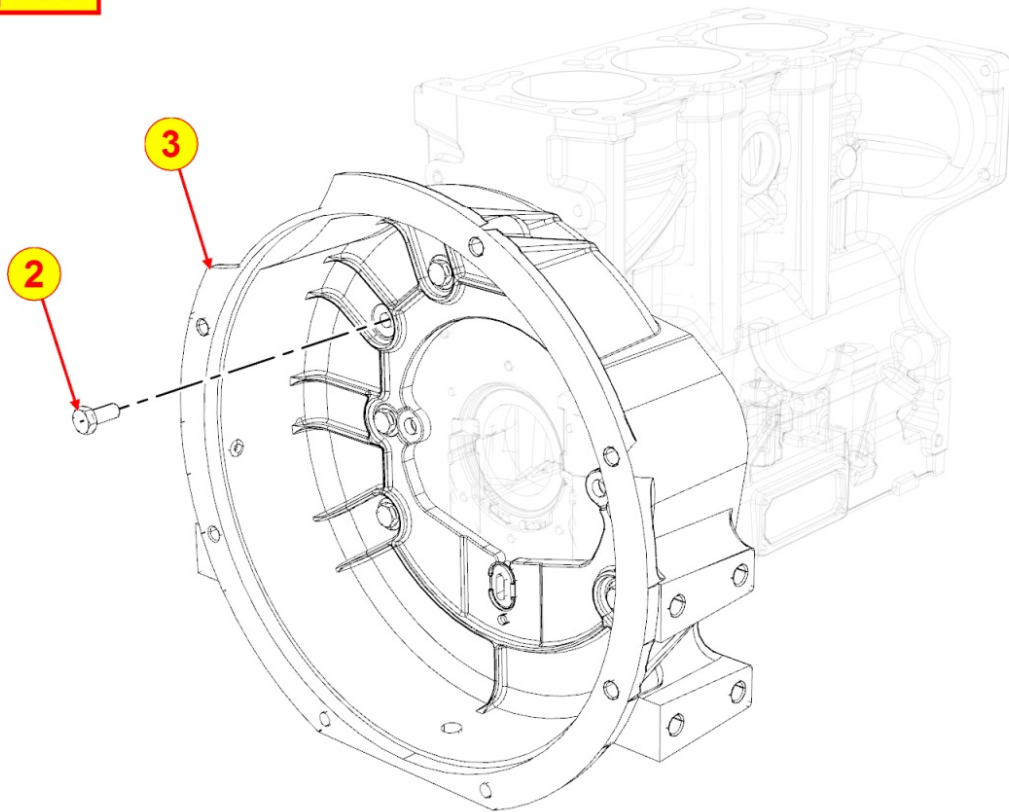

8160320960 - ENGINE FLANGE / BACKPLATE

TAB | 160

Pos	Kit	Included In	Code	Description	Qty	Old Code	Tech. Info
2			ED0017701240-S	BOLT	7		
3			ED0020324670-S	ENGINE HOUSING	1	ED0020323700-S