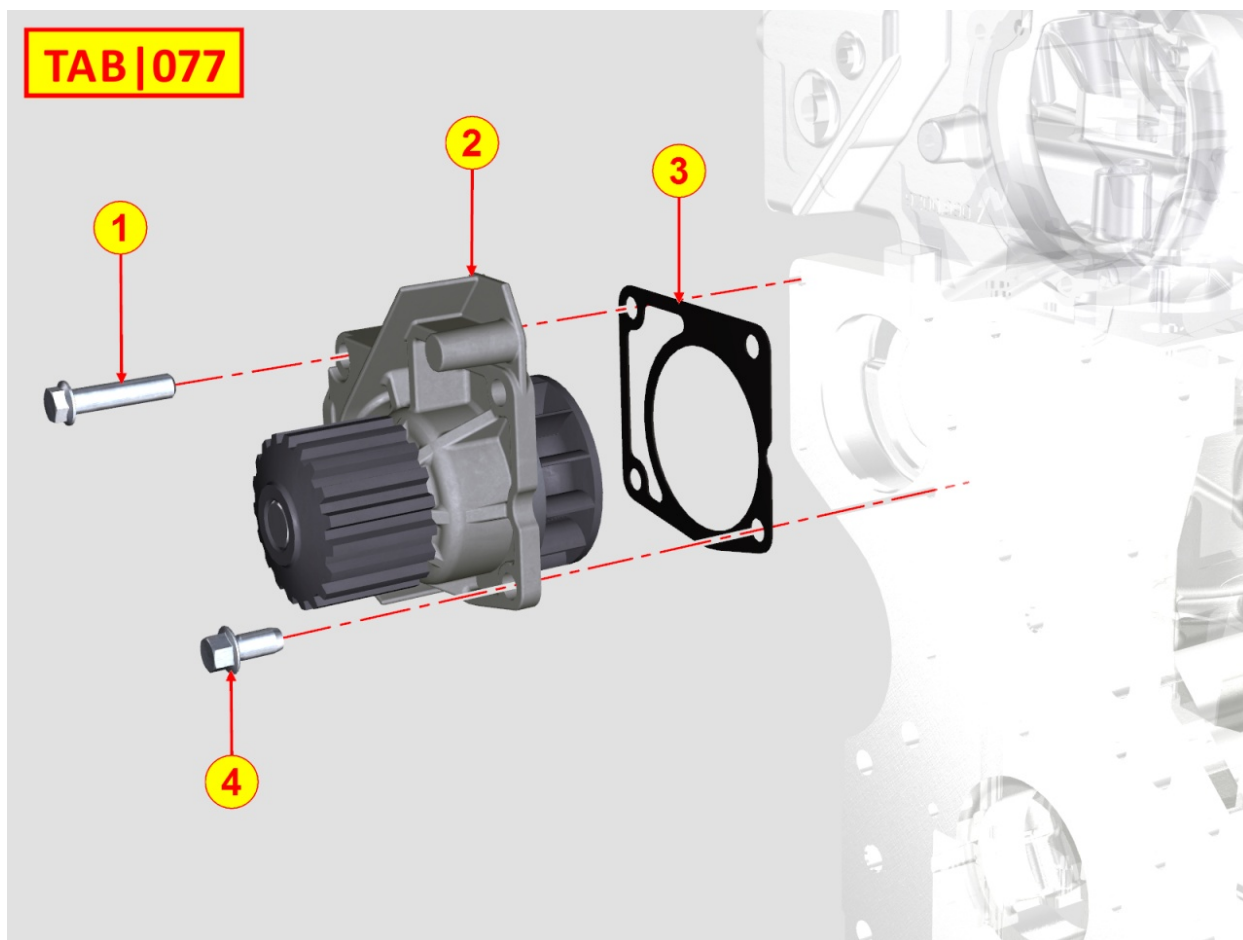

8077320010 - COOLANT PUMP

Pos	Kit	Included In	Code	Description	Qty	Old Code	Tech. Info
1			ED0017701780-S	BOLT	2		
2			ED0065845400-S	WATER PUMP	1		
3			ED0045802150-S	GASKET	1		
4			ED0017701600-S	BOLT	2