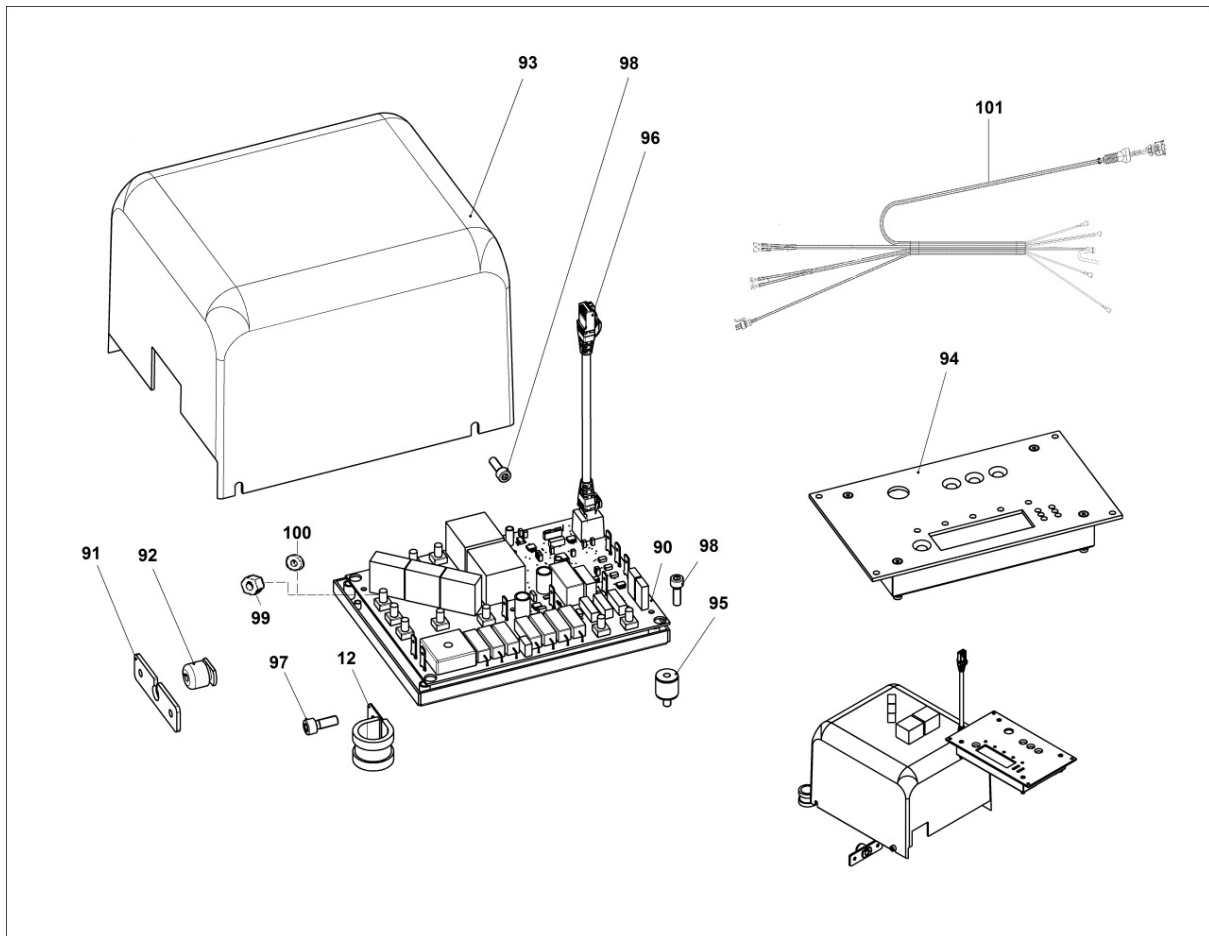

8103321870 - CONTROL PANEL / ENGINE WIRES

Pos	Kit	Included In	Code	Description	Qty	Old Code	Tech. Info
0			ED0059970620-S	GROMMET	1		
0			ED0091801720-S	CABLE END	1		
0			ED0021860950-S	CABLE	2		
0			ED0015571750-S	JUNCTION BLOCK	1		
12			ED0036170890-S	CLAMP	1		
90			ED0024570180-S	ELECTRICAL BOARD CARD MATE MT322	1		
91			ED0026101450-S	COVER	1		
92			ED0059971060-S	GROMMET	1		
93			ED0069278130-S	GUARD	1		
94			ED0072454970-S	PANEL	1		
95			ED008636G010-S	SILENT BLOCK	4		
96			ED0021863870-S	CABLE	1		
97			ED0097302110-S	ALLEN SCREW	1		
98			ED0097302920-S	ALLEN SCREW	8		
99			ED0032030820-S	NUT	10		
100			ED0076252320-S	WASHER	4		
101			ED0021863590-S	CABLE	1