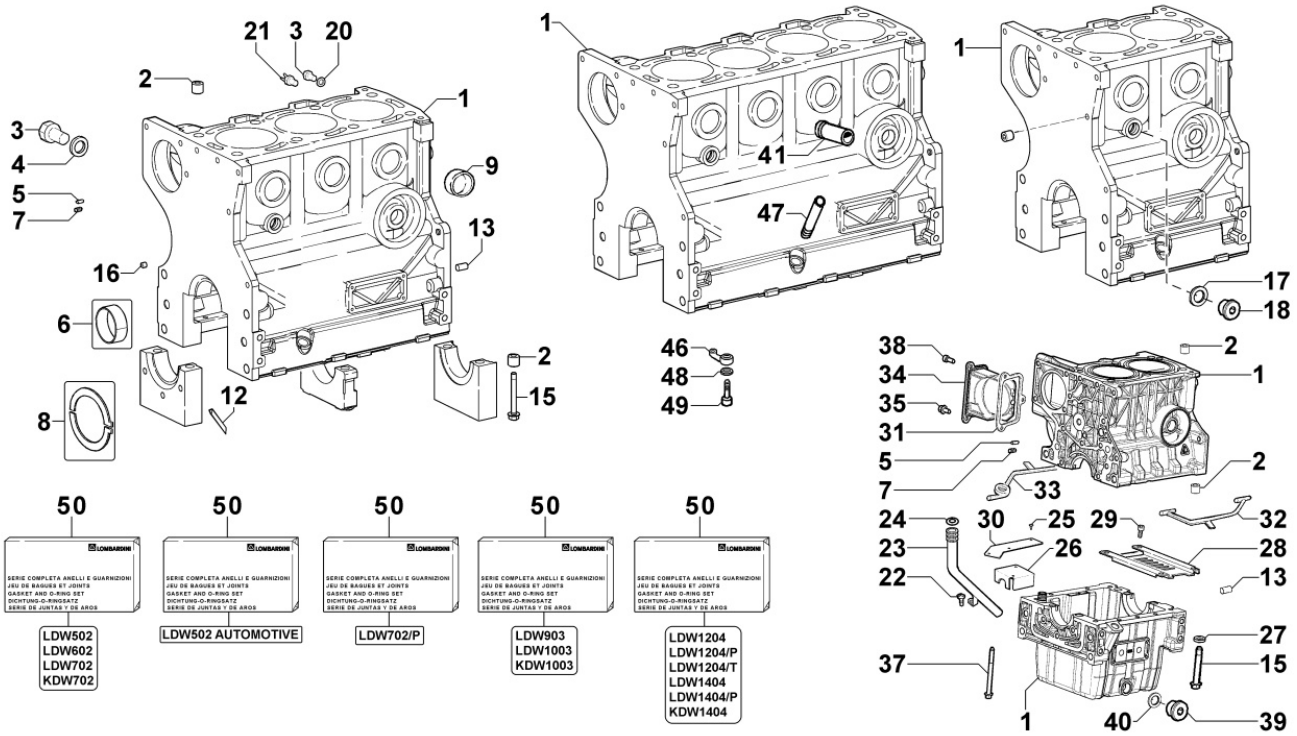

8020320870 - CRANKCASE

Pos	Kit	Included In	Code	Description	Qty	Old Code	Tech. Info
2		(A)	ED0019701400-S	BUSHING	2		▲
2		(A)	ED0019705100-S	BUSHING	6		
3			ED0089650480-S	CAP	1		
4			ED0046700600-S	COPPER WASHER	1		▲
5			ED0084301050-S	ELASTIC DOWEL PIN 8X16 DIN 1481	1		
6			ED0016111930-S	SUPP.BEARING STD.	3/4/5		▲
6			ED0016111950-S	BEARING -0,50	3/4/5		▲
6			ED0016111940-S	BEARING -0,25	3/4/5		▲
8			ED0012571580-S	ANELLO SPALLAMENTO STD 1404	2		▲
8			ED0012571590-S	THRUST BEARING +0.1	2		▲
8			ED0012571600-S	THRUST BEARING +0.2	2		▲
9		(A)	ED0089900220-S	CAP	2		▲
12		(A)	ED0044000540-S	GASKET	4		▲
13			ED0084001080-S	PIN	2		
15		(A)	ED0098201200-S	SCREW	6		
16		(A)	ED0090801820-S	CAP	1		
17			ED0046700190-S	COPPER WASHER D22X16.2 1	1		
18		(A)	ED0090400310-S	CAP	1		
20			ED0046700590-S	COPPER WASHER D14/10.2 1.	1		
20			ED0046701040-S	GASKET	1		
21			ED0091950950-S	THERMO SWITCH	1