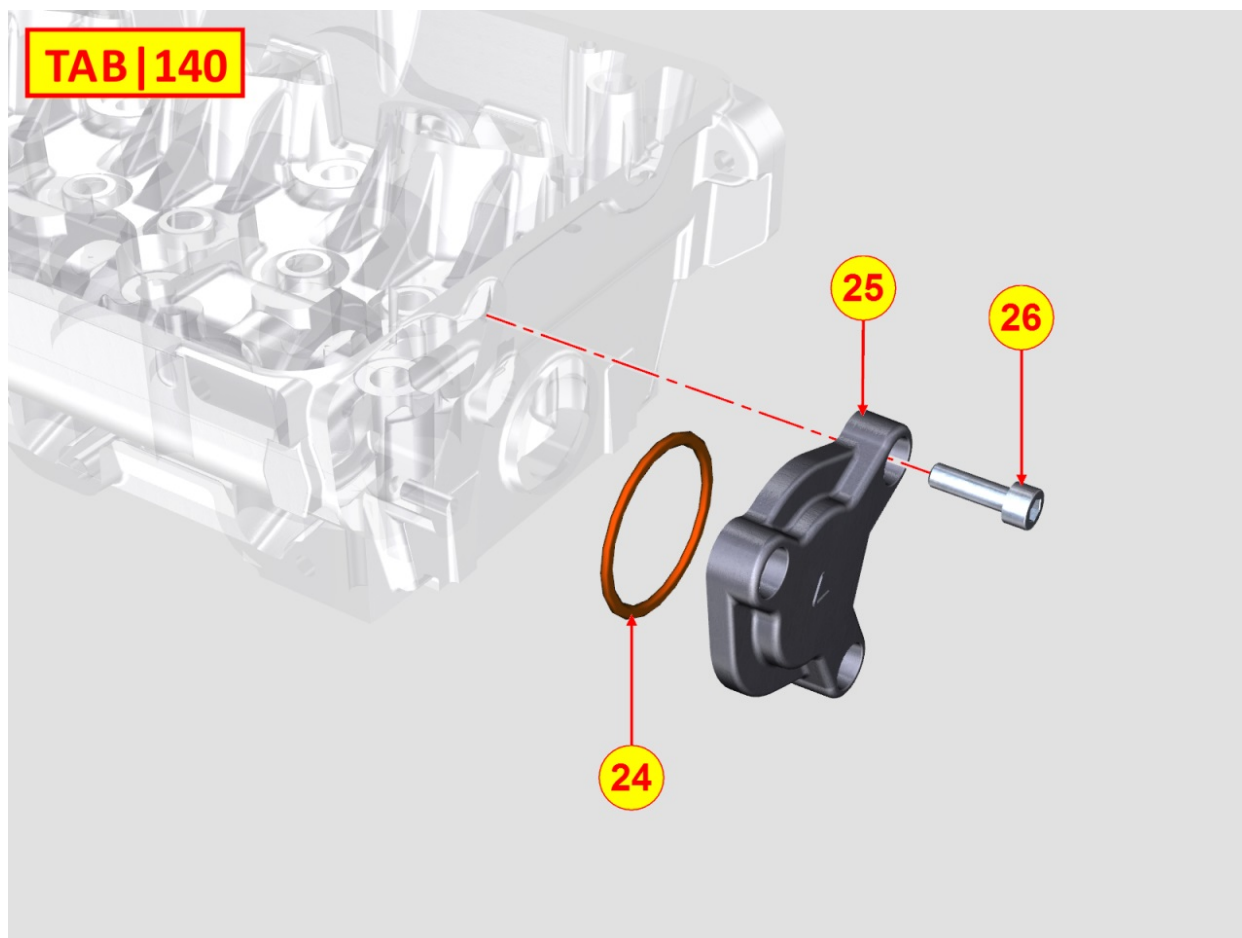

8140320460 - 3rd PTO

Pos	Kit	Included In	Code	Description	Qty	Old Code	Tech. Info
24			ED0012002330-S	O-RING	1		
25			ED0038000260-S	FLANGE	1		
26			ED0097304160-S	ALLEN SCREW	3