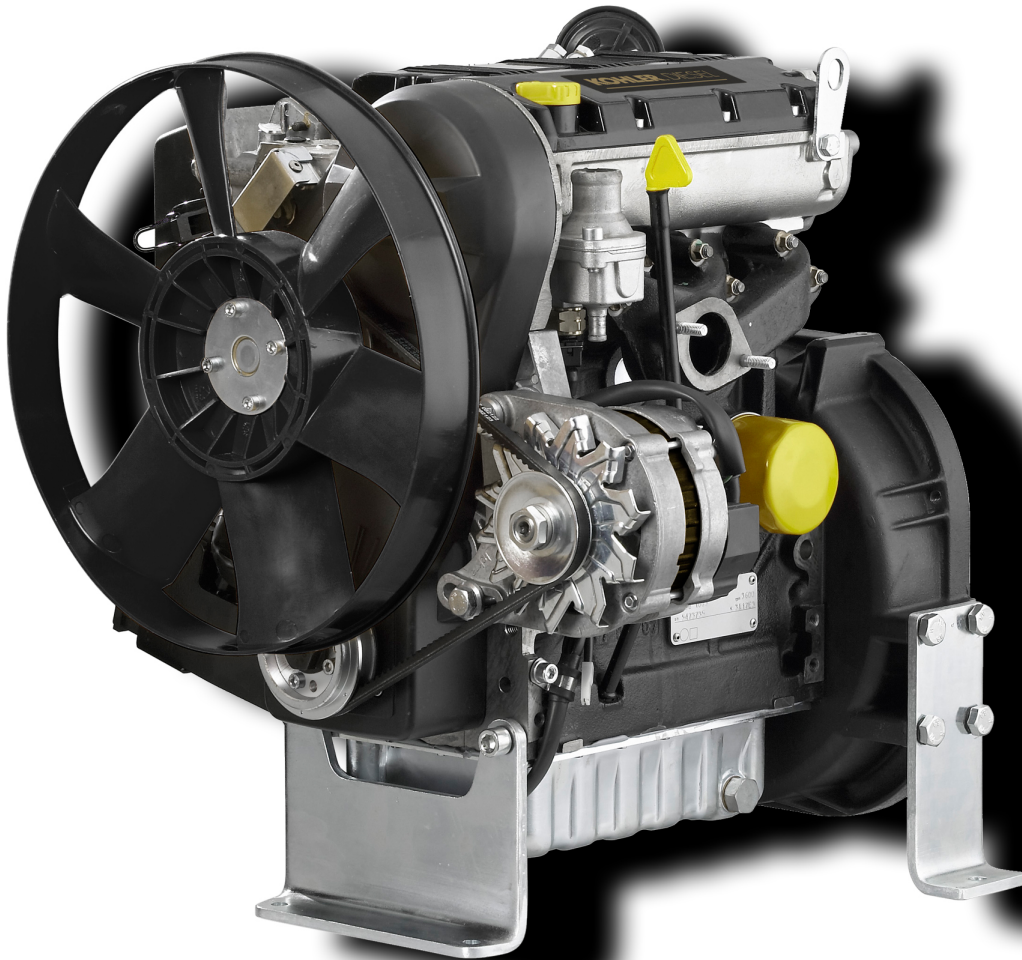

ED6M8460

Spare Parts Catalogue

LMG9000

MONOFASE 230 V 50 Hz

Update Date 02/11/2019

Print Date 08/11/2019

Tavola ricambi

Index	Description
ED6D7060	LDW702GE
8025321120	ENGINE MOUNTS
8046320070	PUMP FOR OIL EXTRACTION
8062320020	FUEL FEED PUMP
8064321630	FUEL LINES
8068320810	COOLANT HOSES
8073321320	COOLANT RADIATOR
8077320290	COOLANT PUMP
8081320770	AIR FILTER
8087320670	EXHAUST GAS ACCESSORIES
8100321580	VOLTAGE ALTERNATOR
8103321870	CONTROL PANEL / ENGINE WIRES
8189320010	DETACHED ALTERNATOR
8193320130	FRAME - CASING

8062320020 - FUEL FEED PUMP

Pos	Kit	Included In	Code	Description	Qty	Old Code	Tech. Info
0			ED0075650500-S	WASHER	1		
0			ED0097302110-S	ALLEN SCREW	2		
0			ED0046700010-S	COPPER WASHER D10/6.2 1THK	1		
0			ED0087600010-S	SUPPORT	1		
0			ED0017800030-S	BOLT	1		
0			ED0076250620-S	WASHER	2		
0			ED0017600010-S	BOLT	1		
1			ED0065851440-S	LIFT PUMP	1		