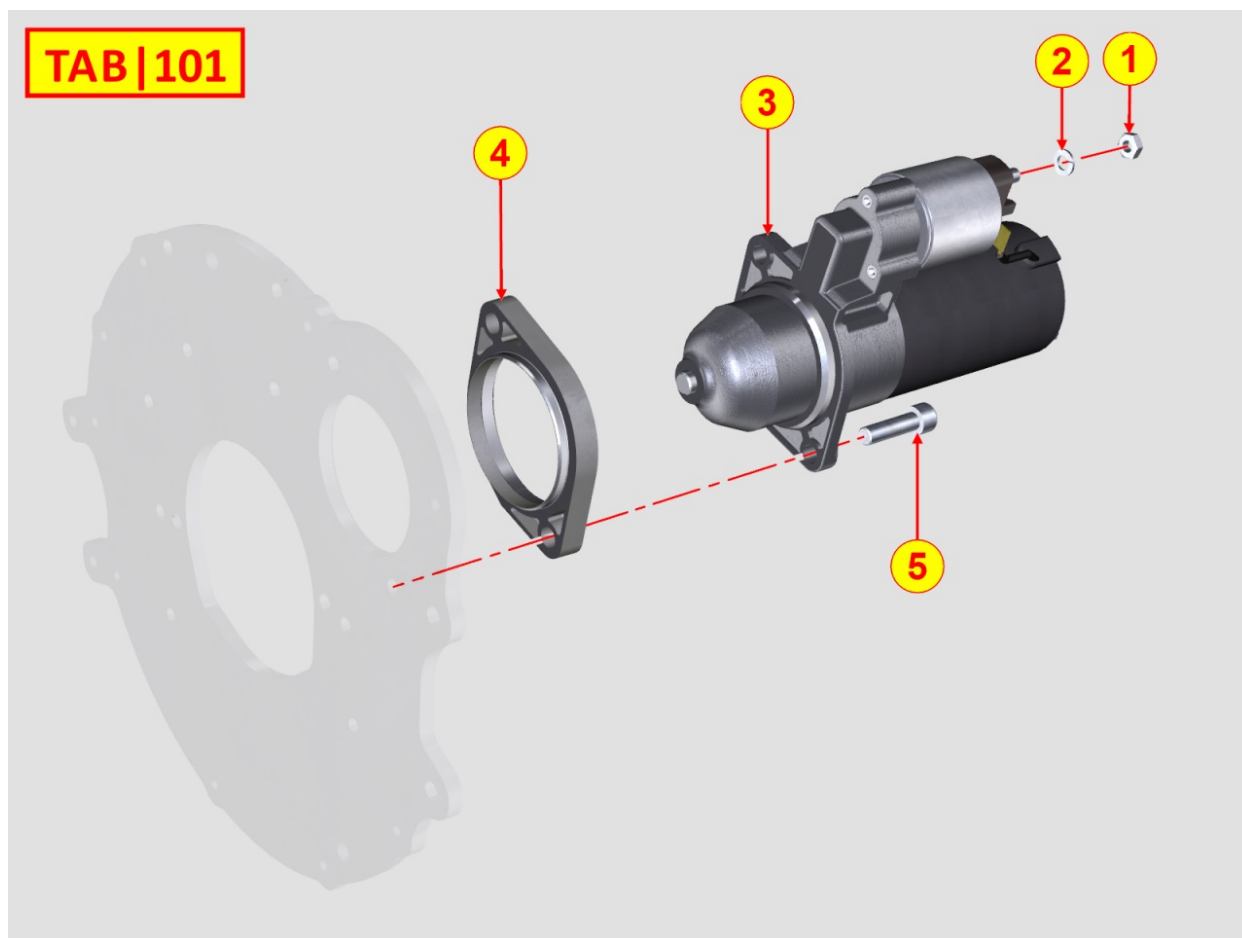

8101320590 - STARTING MOTOR

Pos	Kit	Included In	Code	Description	Qty	Old Code	Tech. Info
1			ED0032400200-S	NUT	1		
2			ED0075650070-S	WASHER	1		
3			ED0058401620-S	STARTING MOTOR	1		
4			ED0038100240-S	FLANGE	1		
5			ED0097300460-S	ALLEN SCREW	2