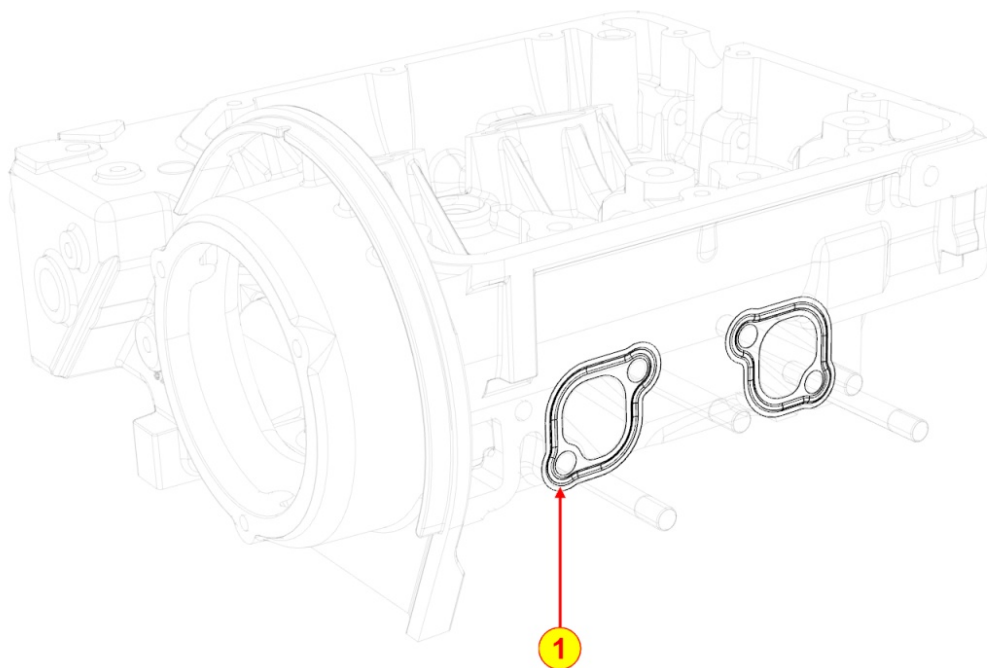

8085320010 - EXHAUST GAS MANIFOLD

Pos	Kit	Included In	Code	Description	Qty	Old Code	Tech. Info
1			ED0044200700-S	GASKET	2