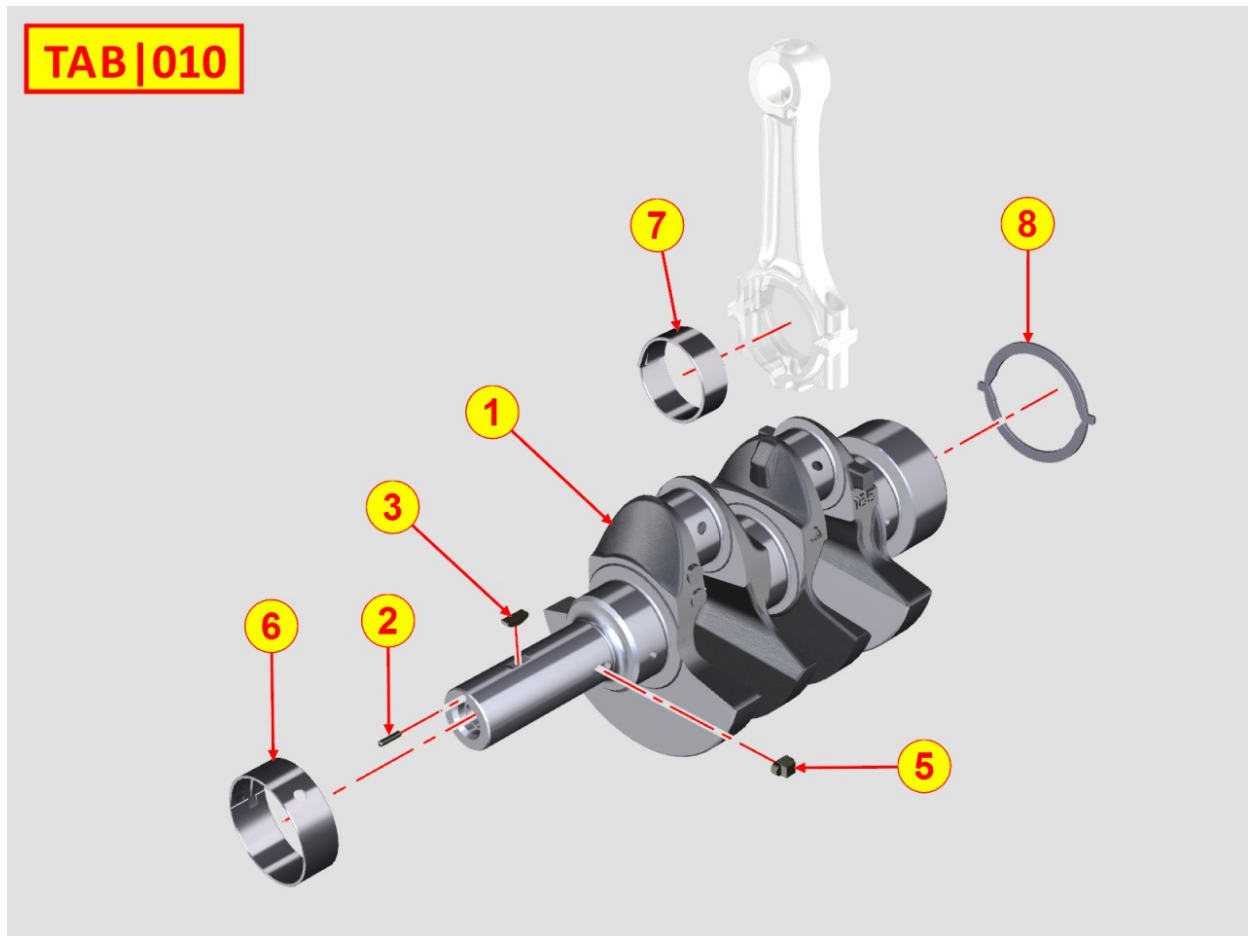

Tavola ricambi

Index	Description
8198329120	SPECIAL DETACHED COMPONENTS

8010320100 - CRANKSHAFT

Pos	Kit	Included In	Code	Description	Qty	Old Code	Tech. Info
1	A		ED0010511040-S	CRANKSHAFT	1		
2		(A)	ED0084300040-S	TAPER PIN 3X12 DIN 1481	1		
3		(A)	ED0022801190-S	KEY	1		
4		(A)	ED0090801320-S	CAP	2		
5		(A)	ED0022801490-S	KEY	1		
6		(A)		802032...0	2/3/4/5		
7		(A)		801132...0	2/3/4		
8		(A)		802032...0	2		