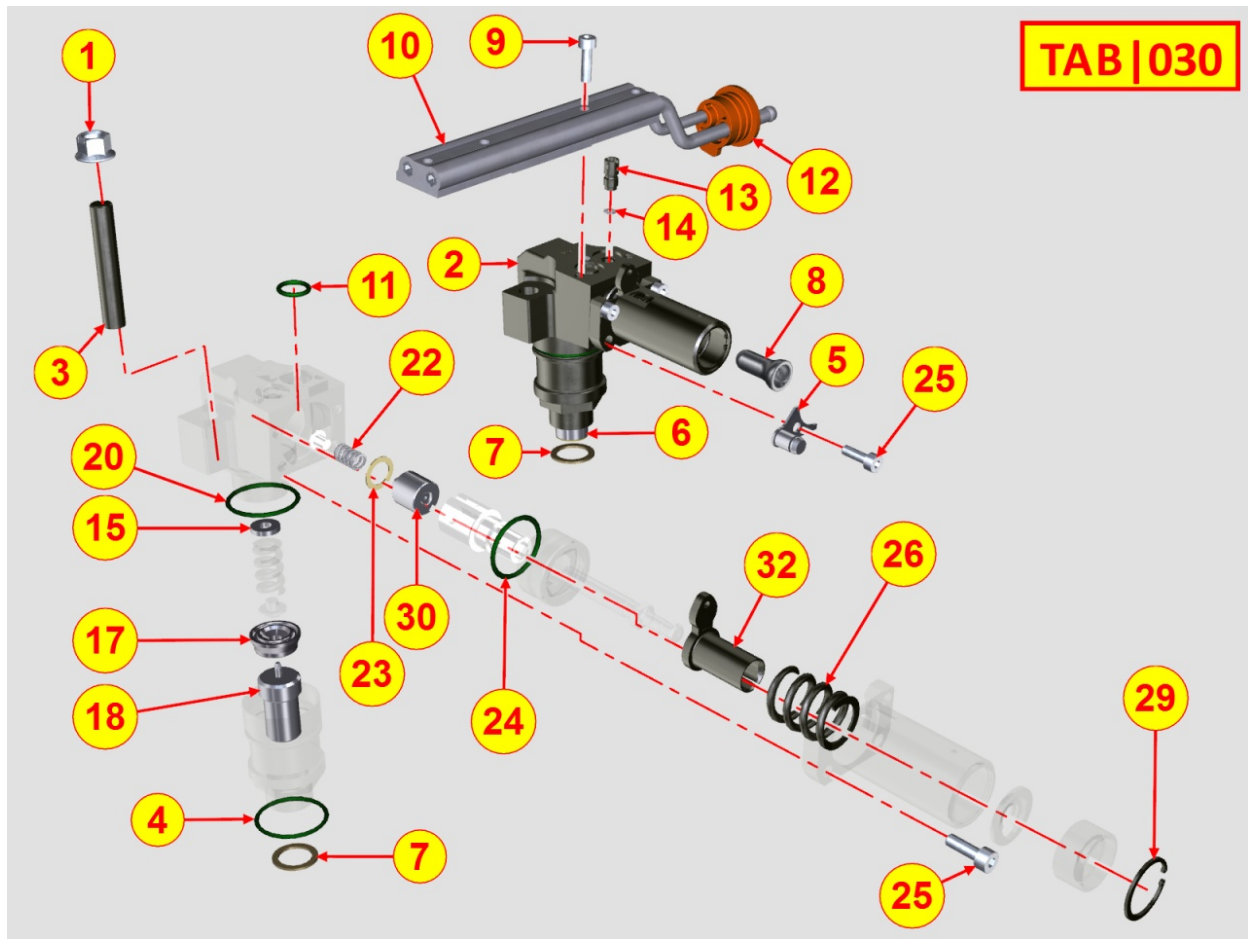

8030320070 - INJECTION SYSTEM

Pos	Kit	Included In	Code	Description	Qty	Old Code	Tech. Info
1			ED0032401640-S	NUT	4		
2	A		ED0065902900-S	INJECTION PUMP	2		
3			ED0067802030-S	STUD	4		
4		(C)	ED0012002130-S	O-RING	2/3/4		
5			ED0063707960-S	PLATE	1		
6		(C)		802132...0			
7		(C)	ED0046700820-S	COPPER WASHER 14X19X1	2		
8				803532...0			
9			ED0097303130-S	ALLEN SCREW	4		
10	B		ED0093759930-S	COMMON RAIL FOCS 2C	1		
11		(A) (C)	ED0012002860-S	O-RING	2		
12		(B)	ED0047500140-S	GASKET	1		
13		(A)	ED0096800410-S	VALVE	2/3/4		
14		(A)	ED0047600380-S	GASKET	2/3/4		
15		(A)	ED0083351420-S	SHIM	1		
17		(A)	ED0035272200-S	SPACER	2/3/4		
18	C	(A)	ED0048960400-S	ASSEMBLY	2/3/4	ED0065314360-S	
20		(A) (C)	ED0012002870-S	O-RING	2/3/4		
22		(A)	ED0058012740-S	SPRING	2/3/4		
23		(A)	ED0047600150-S	GASKET	2/3/4		
24		(A)	ED0012002770-S	O-RING	2/3/4		
25		(A)		KDISC.	4to12	ED0097302060-S	
26		(A)	ED0057551130-S	SPRING	2/3/4		
29		(A)	ED0012410090-S	SNAP RING	2/3/4		
30		(A)	ED0096721070-S	DELIVERY VALVE	2/3/4