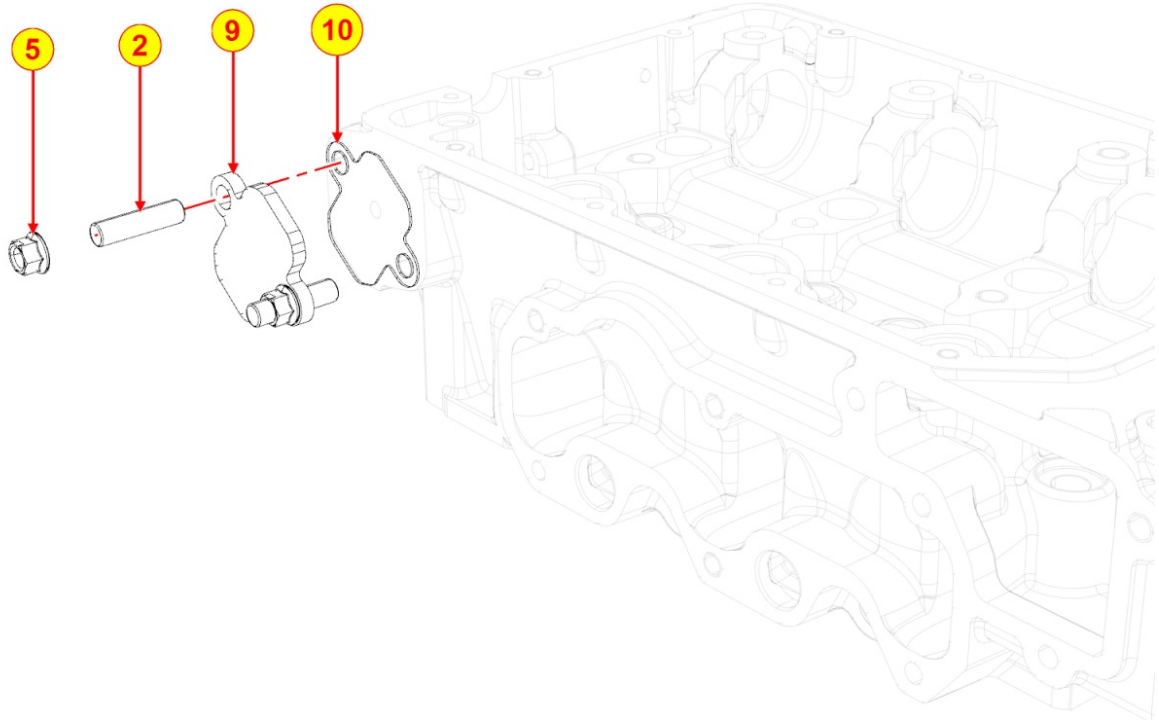

8062320010 - FUEL FEED PUMP

TAB | 062

Pos	Kit	Included In	Code	Description	Qty	Old Code	Tech. Info
2			ED0067800080-S	STUD	2		
5			ED0032401640-S	NUT	2		
9			ED0038000370-S	FLANGE	1		
10			ED0044000750-S	GASKET	1