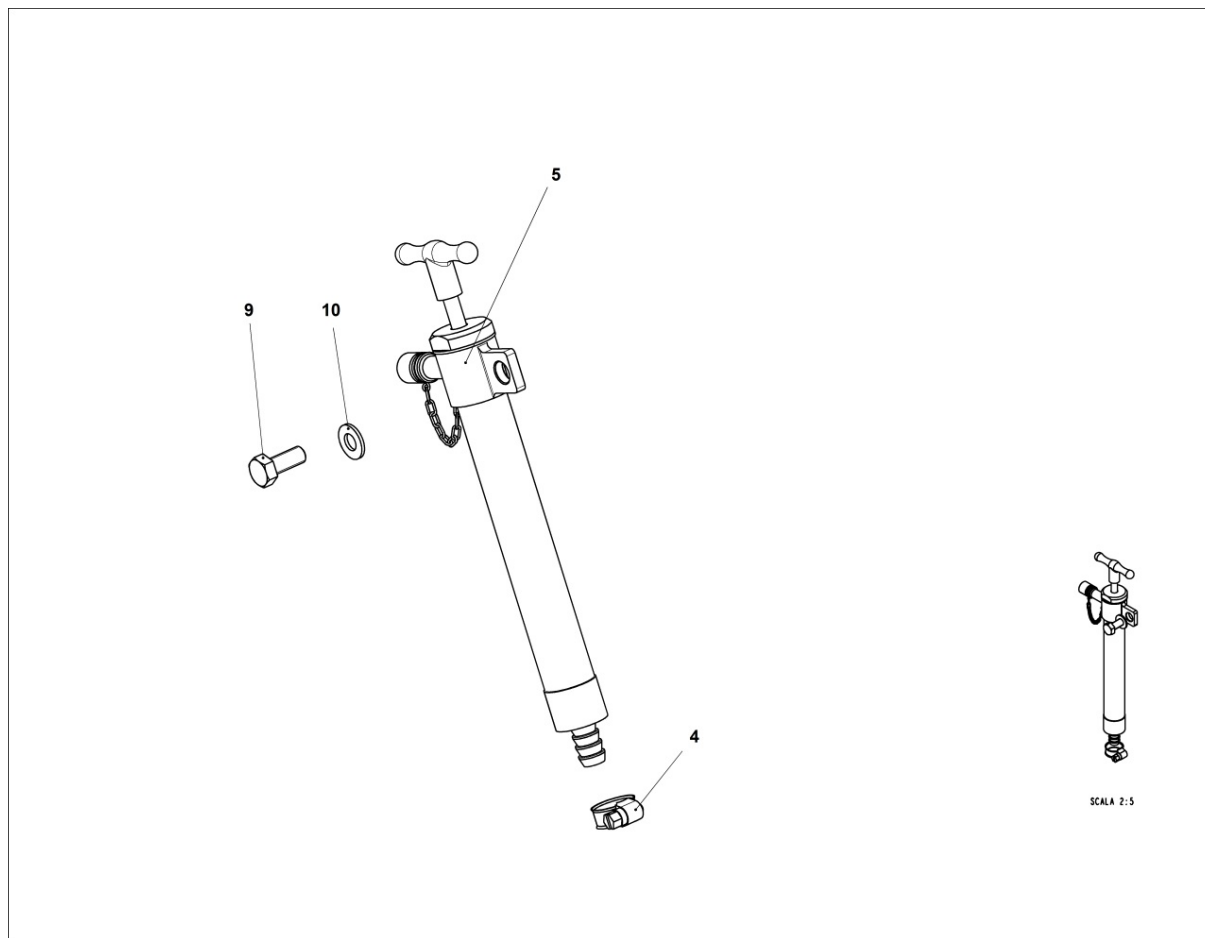

8046320070 - PUMP FOR OIL EXTRACTION

Pos	Kit	Included In	Code	Description	Qty	Old Code	Tech. Info
4			ED0036301290-S	CLAMP	1		
5			ED0065950210-S	POMPA ESTRAZ. OLIO AB TRASM. PER LMG4000	1		
9			ED0017701240-S	BOLT	1		
10			ED0076252090-S	WASHER	1