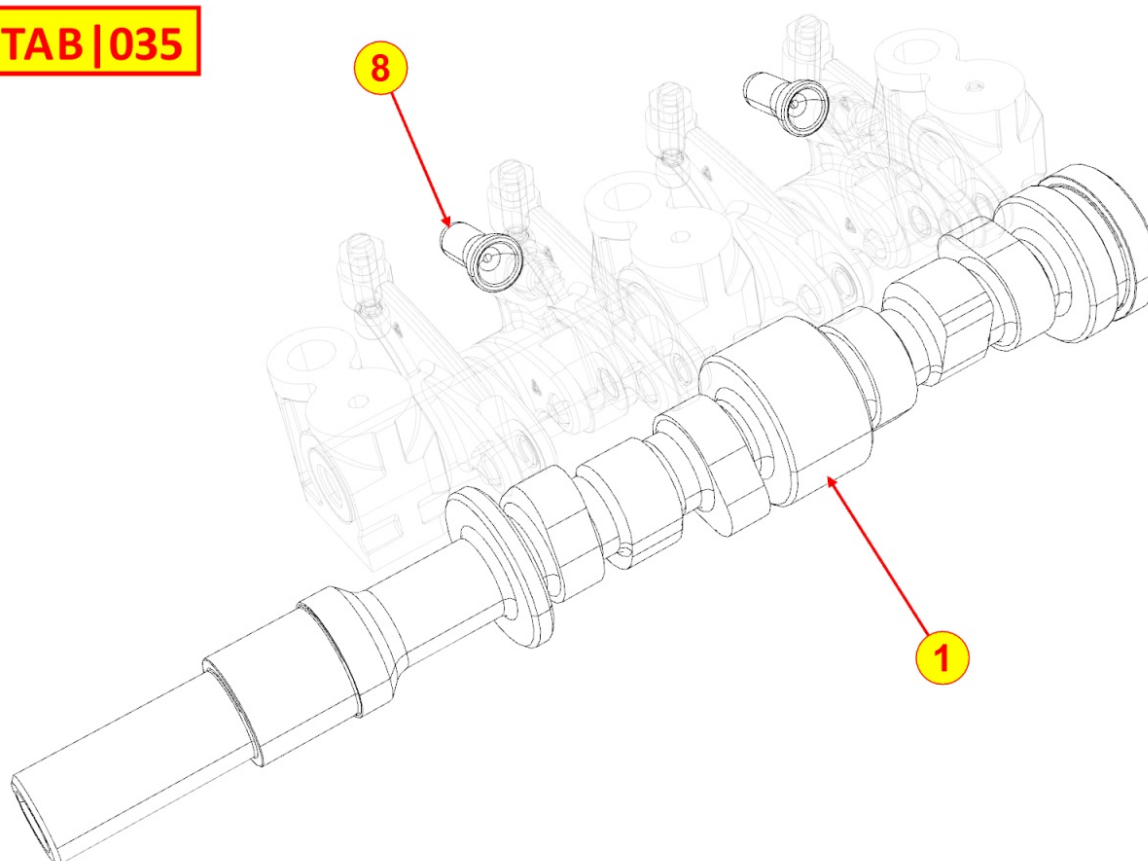

8035320730 - CAMSHAFT

TAB | 035

Pos	Kit	Included In	Code	Description	Qty	Old Code	Tech. Info
1			ED0010116300-S	CAMSHAFT	1		
8			ED0014101120-S	PUSHROD	2