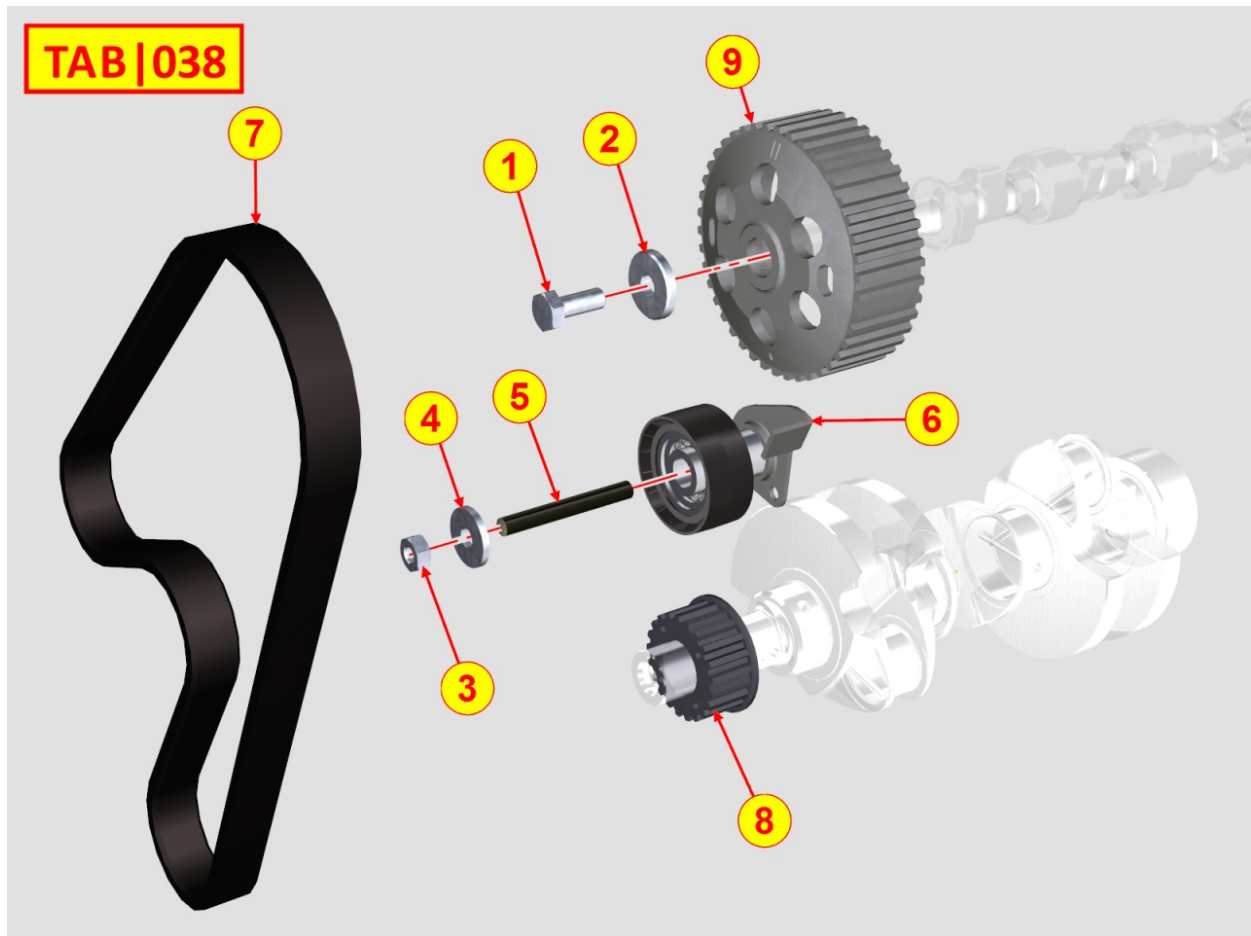

8038320020 - TIMING SYSTEM

Pos	Kit	Included In	Code	Description	Qty	Old Code	Tech. Info
1			ED0098201420-S	SCREW	1		
2			ED0076250450-S	WASHER	1		
3			ED0032400330-S	NUT	1		
4			ED0074950100-S	WASHER	1		
5			ED0068000900-S	STUD	1		
6			ED0041100090-S	BELT TENSIONER	1		
7			ED0024403380-S	TIMING BELT	1		⚠
8			ED0069752920-S	PULLEY	1		⚠
9			ED0070900120-S	TIMING DRIVEN PULLEY	1