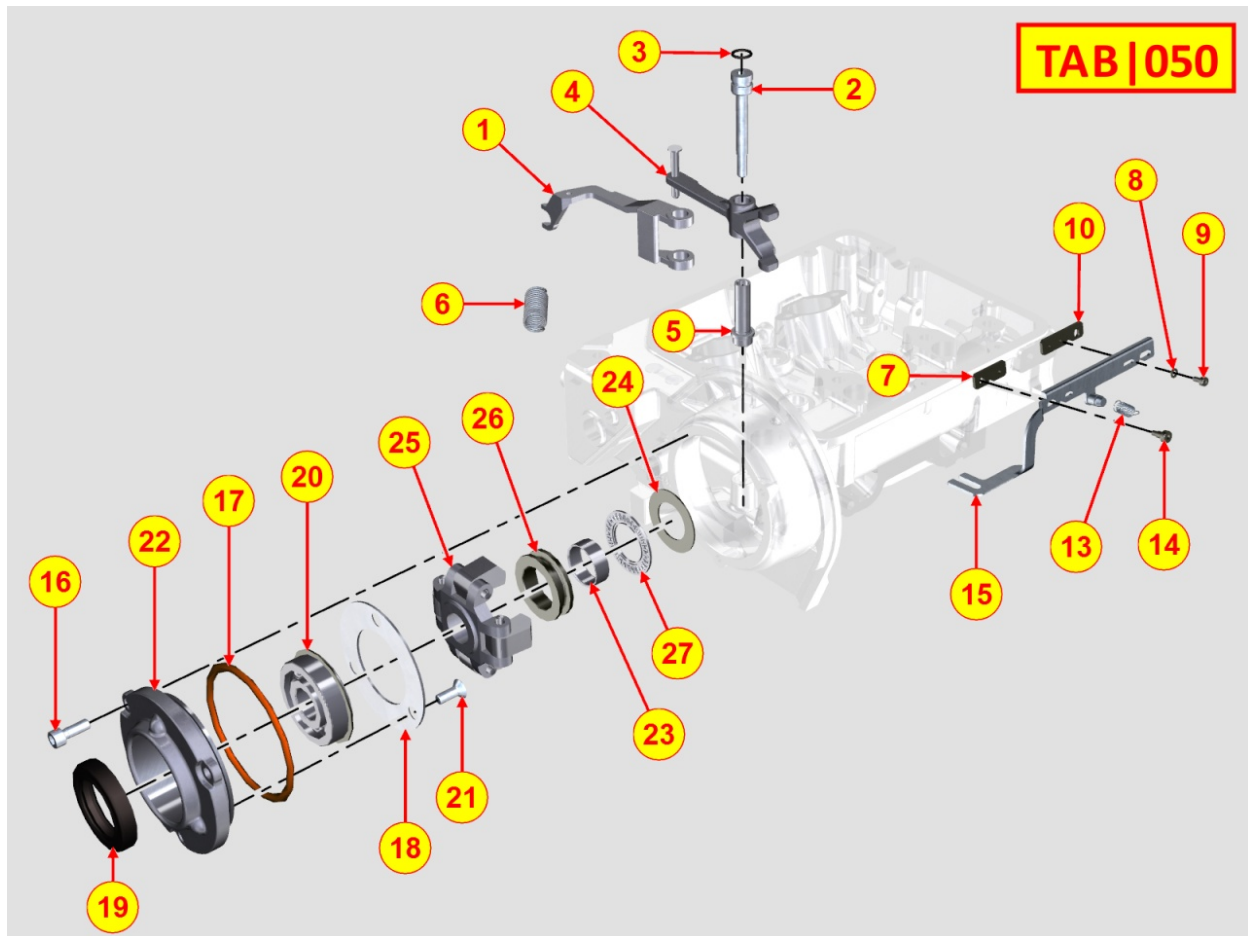

8050320970 - SPEED GOVERNOR

Pos	Kit	Included In	Code	Description	Qty	Old Code	Tech. Info
1	B		ED0048963300-S	ASSEMBLY	1		⚠
1	B		ED0048963300-S	ASSEMBLY	1	ED0052009460-S	⚠
2		(B)	KDISC.		1	ED0061101070-S	
3		(B)	ED0012000370-S	O-RING	1		
4		(B)		POS. 1	1		
6			ED0056552100-S	SPRING	1		⚠
7		(D) (E)	ED0063200710-S	PLATE	1		⚠
8		(D)	ED0076260370-S	WASHER	2/4/6		
9		(D)	ED0097320960-S	ALLEN SCREW	2		
10		(D) (E)	KDISC.		1	ED0063200730-S	
13			ED0056552570-S	SPRING	1		⚠
14			ED0098652020-S	SPECIAL SCREW FOR PUMP RACK	2		
15	E		ED0013801030-S	ROD	1		⚠
16			ED0097300100-S	ALLEN SCREW	3		
17		(A)	ED0012020370-S	O-RING	1		
18		(A)	ED0062751660-S	PLATE	1		
19		(A)	ED0012133030-S	SEAL RING	1		
20		(A)	ED0030010660-S	BEARING	1		
21			ED0098001620-S	FLARING SCREW	3		
22	A		ED0026902940-S	COVER	1		
23		(C)	ED0015850850-S	BUSHING	1		
24			ED0073520630-S	THRUST WASHER	1		
25			ED0088050480-S	SUPPORT	1		
26	C		ED0054012500-S	SLEEVE	1		
27			ED0031101650-S	BEARING	1