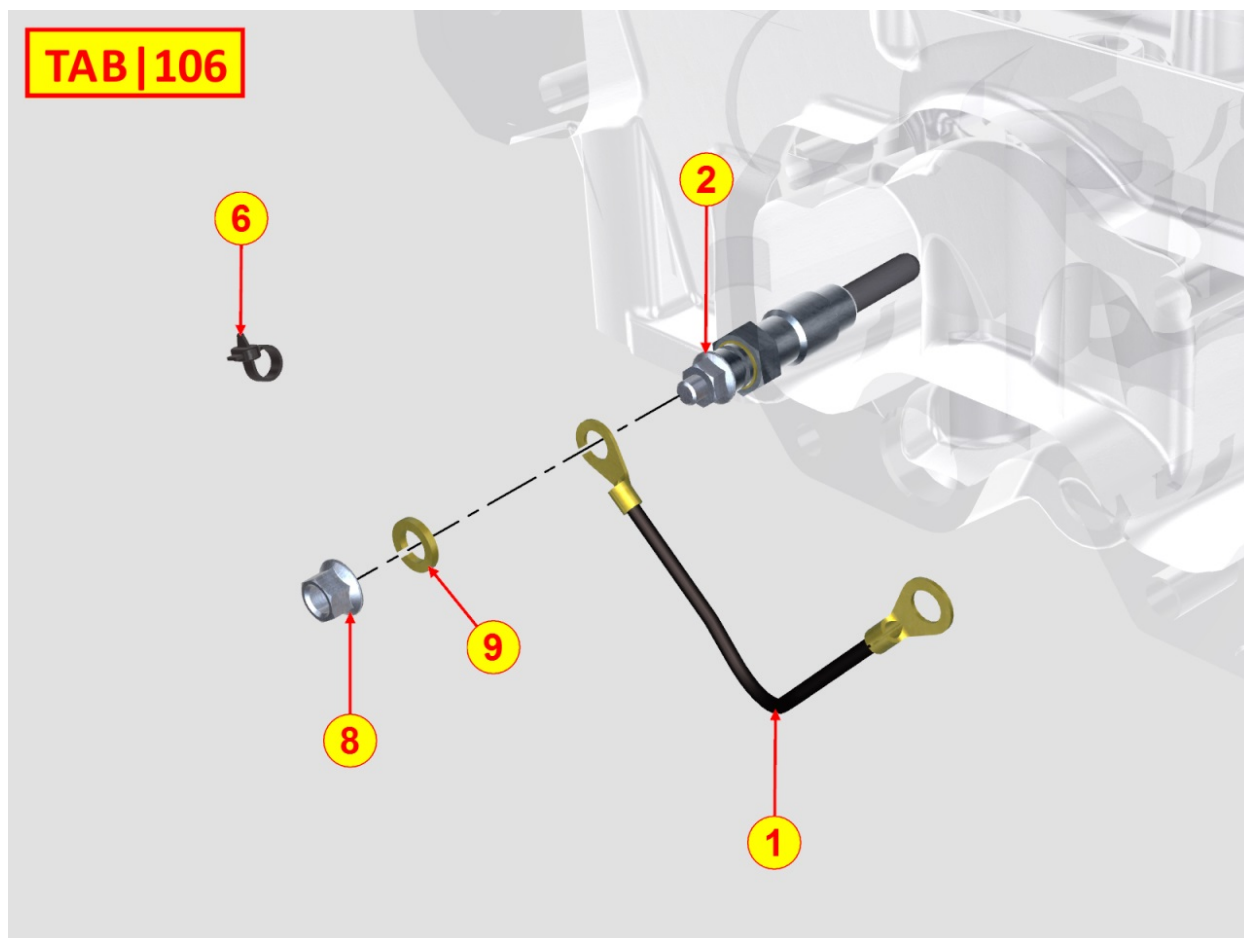

8106320170 - GLOW PLUGS / PRE-HEATING RELAY

Pos	Kit	Included In	Code	Description	Qty	Old Code	Tech. Info
1			ED0021855480-S	CABLE	1		
2	A		ED0021000890-S	GLOW PLUG	2	ED0021000980-S	
6			ED0024710190-S	CABLE TIE	1		
8		(A)	ED0032400040-S	NUT	2	ED0032400050-S	
9		(A)	ED0076260660-S	WASHER	2