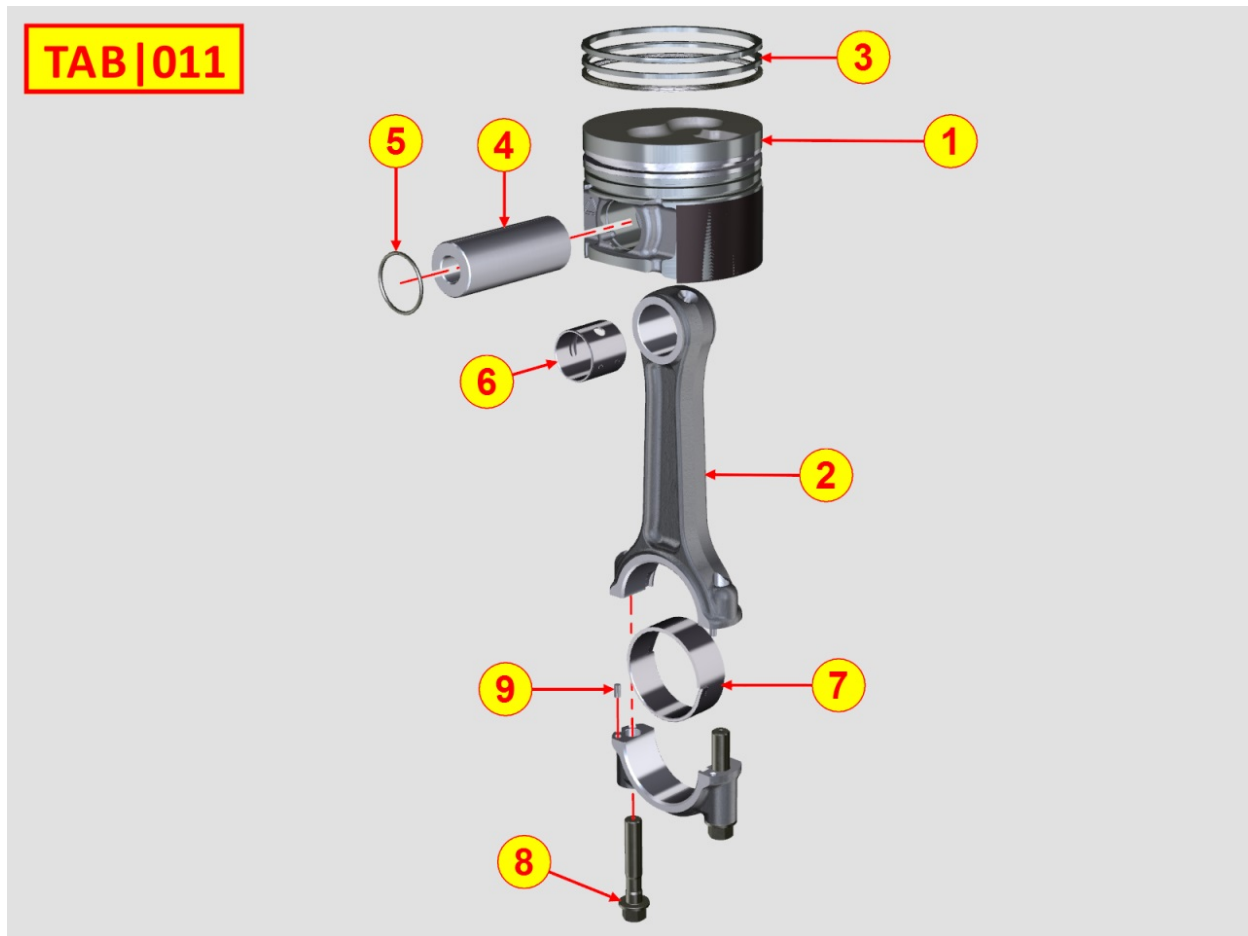

8011320110 - PISTON / CONNECTING ROD

Pos	Kit	Included In	Code	Description	Qty	Old Code	Tech. Info
1	A		ED0065015140-S	COMPLETE PISTON FOCS 1404 +1,00	2		
1	A		ED0065015120-S	PISTON SET STD	2		
1	A		ED0065015130-S	COMPLETE PISTON FOCS 1404 +0,50	2		
2	B		ED0015262260-S	*CONNECTING ROD ASSY.	2		⚠
3		(A)	ED0082112500-S	SEGMENTS SERIES STD FOCS 1404 +1.00	2/3/4		
3		(A)	ED0082112480-S	RINGS STAND.	2/3/4		
3		(A)	ED0082112490-S	SEGMENTS SERIES STD FOCS 1404 +0,50	2/3/4		
4		(A)	ED0084800810-S	PISTON PIN	2		
5		(A)	ED0012610990-S	RING	4		
6		(B)	ED0016300380-S	SMALL END BUSH	2/3/4		⚠
7			ED0016401180-S	UNDER SIZE CONNECTING ROD -0,50	2/3/4		⚠
7			ED0016401170-S	UNDER SIZE CONNECTING ROD -0,25	2/3/4		⚠
7			ED0016401160-S	BEARING STD	2/3/4		⚠
8		(B)	ED0017701010-S	BOLT	4/6/8