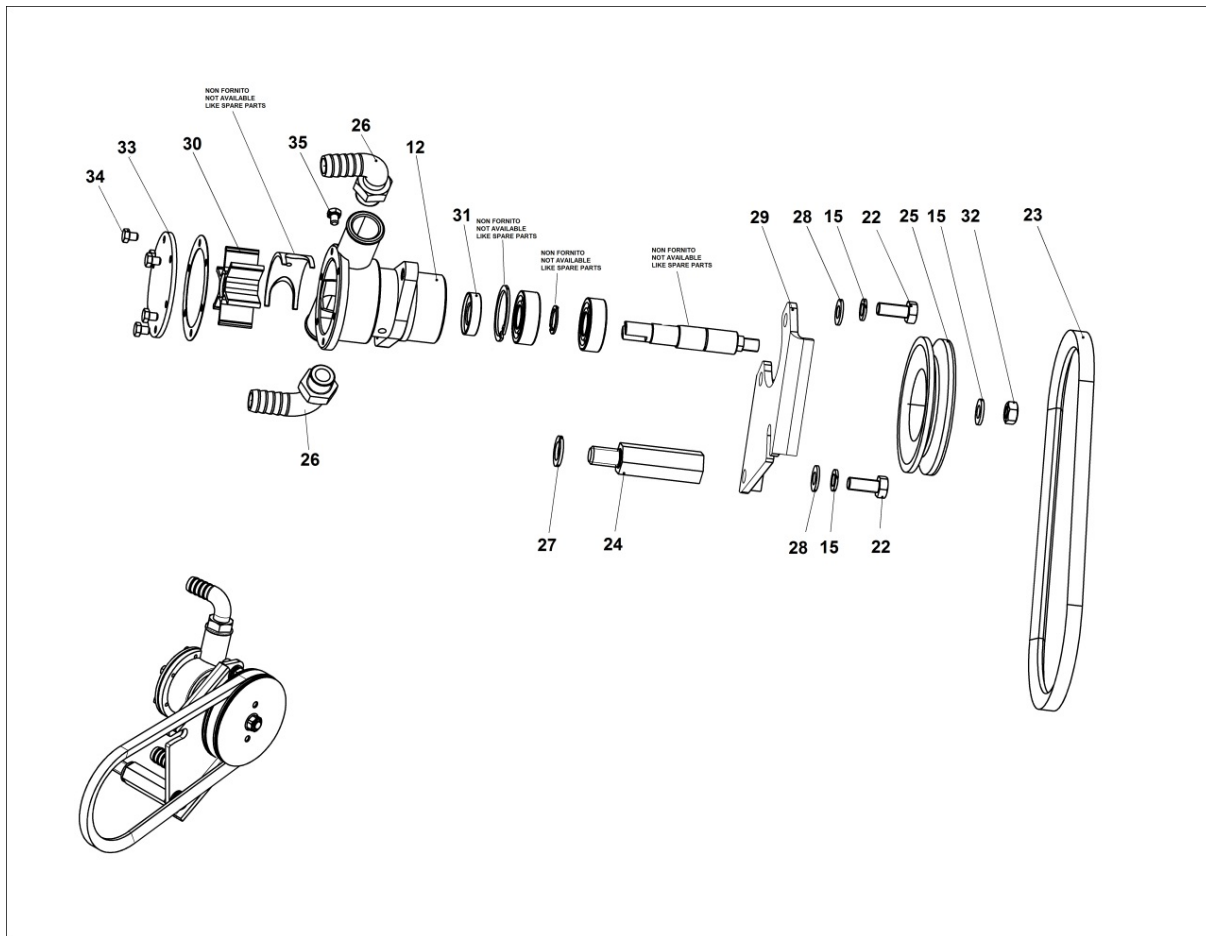

8077320290 - COOLANT PUMP

Pos	Kit	Included In	Code	Description	Qty	Old Code	Tech. Info
0			ED0088360030-S	SUPPORT	1		
12	A		ED0065845260-S	WATER PUMP	1		
15		(A)	ED0076252090-S	WASHER	4		
22			ED0017701240-S	BOLT	4		
23			ED0024404220-S	CINGHIA/V-BELT	1		
25		(A)	ED0069754430-S	PULLEY	1		
26			ED0073303610-S	JOINT	2		
27			ED0076450070-S	WASHER	2		
28			ED0075650480-S	WASHER	4		
30		(A)	ED0042002040-S	IMPELLER	1		
31		(A)	ED0012004230-S	O-RING	1		
32		(A)	ED0032401400-S	NUT	1