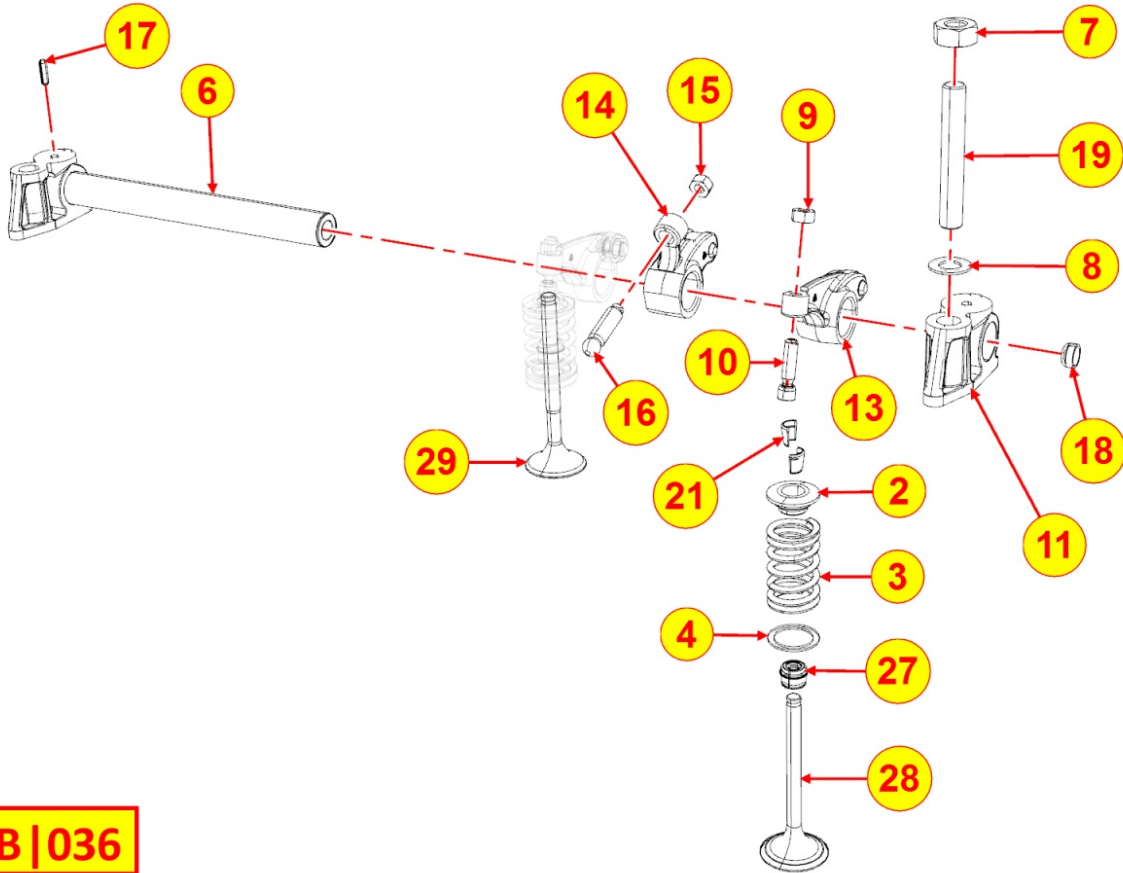

Pos	Kit	Included In	Code	Description	Qty	Old Code	Tech. Info
32		(A)	ED0053750170-S	THRUST BLOCK	2/3/4		

8035320730 - CAMSHAFT

TAB | 035

Pos	Kit	Included In	Code	Description	Qty	Old Code	Tech. Info
1			ED0010116300-S	CAMSHAFT	1		
8			ED0014101120-S	PUSHROD	2		

8036320110 - ROCKER ARMS / VALVES

TAB | 036

Pos	Kit	Included In	Code	Description	Qty	Old Code	Tech. Info
2	B		ED0064100170-S	VALVE SPRING RETAINER	4/6/8*		
3			ED0057551370-S	SPRING	4		
4			ED0076251850-S	WASHER	4		
6	A		ED0060451100-S	ROCKER ARM SHAFT	1		
6	E	(A)	ED0060450850-S	ROCKER ARM SHAFT	1		⚠
7			ED0032400330-S	NUT	3		
8			ED0076251300-S	WASHER	3		
9		(A) (C)	ED0032400080-S	NUT	1		
10		(A) (C)	ED0098500880-S	ADJUSTER	1		
11		(A)	ED0086151050-S	SUPPORT	3		
13	C	(A)	ED0015411930-S	ROCKERARM	4		
14	D	(A)	ED0015412200-S	ROCKERARM	2		
15		(A) (D)	ED0032401510-S	NUT	1		
16		(A) (D)	ED0098501100-S	ADJUSTER	1		
17		(A) (E)	ED0084300610-S	TAPER PIN 'D 10	1		
18		(A) (E)	ED0090001480-S	CAP	2		
19			ED0068000880-S	STUD	3		
21		(B)	ED0080570030-S	COTTER	8		
27			ED0045350150-S	GASKET	4		⚠
28			ED0096521570-S	INTAKE VALVE	2		⚠
29			ED0096851500-S	EXHAUST VALVE	2		⚠