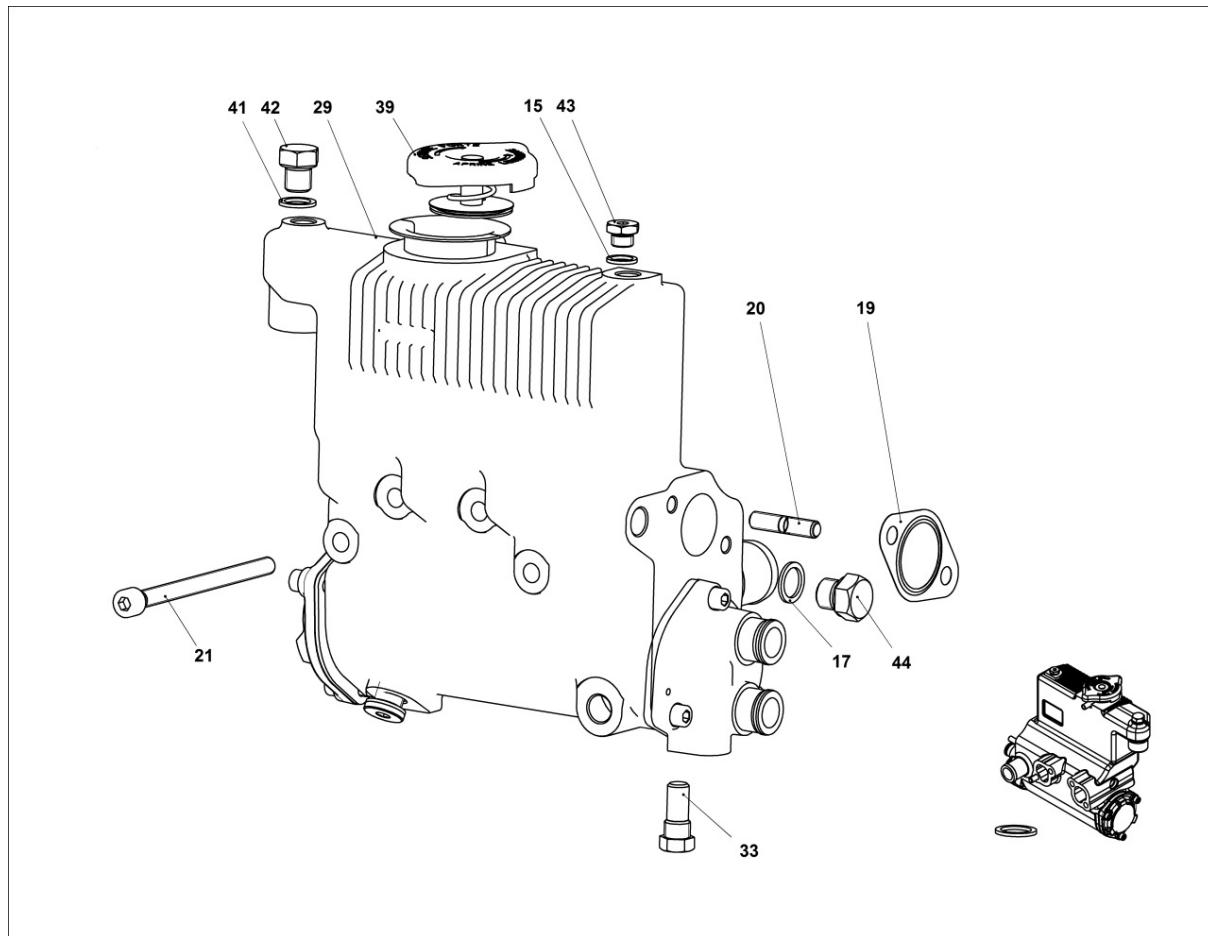

8073321320 - COOLANT RADIATOR

Pos	Kit	Included In	Code	Description	Qty	Old Code	Tech. Info
0			ED0073500110-S	EXCHANGE LDW502M-702M BRONZE	1		
14			ED0089650030-S	CAP	1		
15			ED0046700600-S	COPPER WASHER	1		
17			ED0046700610-S	COPPER WASHER D19/14.2 1.5 THK	1		
20			ED0067801420-S	STUD	2		
21			ED0097304100-S	ALLEN SCREW	4		
28			ED0045001020-S	GASKET	1		
29	B		ED0073500110-S	EXCHANGE LDW502M-702M BRONZE	1	ED0073503240-S	
43		(B)	ED0090400370-S	CAP	1		
44		(B)	ED0090400120-S	CAP	1		
48			ED0090802200-S	CAP	1		
49			ED0046700590-S	COPPER WASHER D14/10.2 1.	1