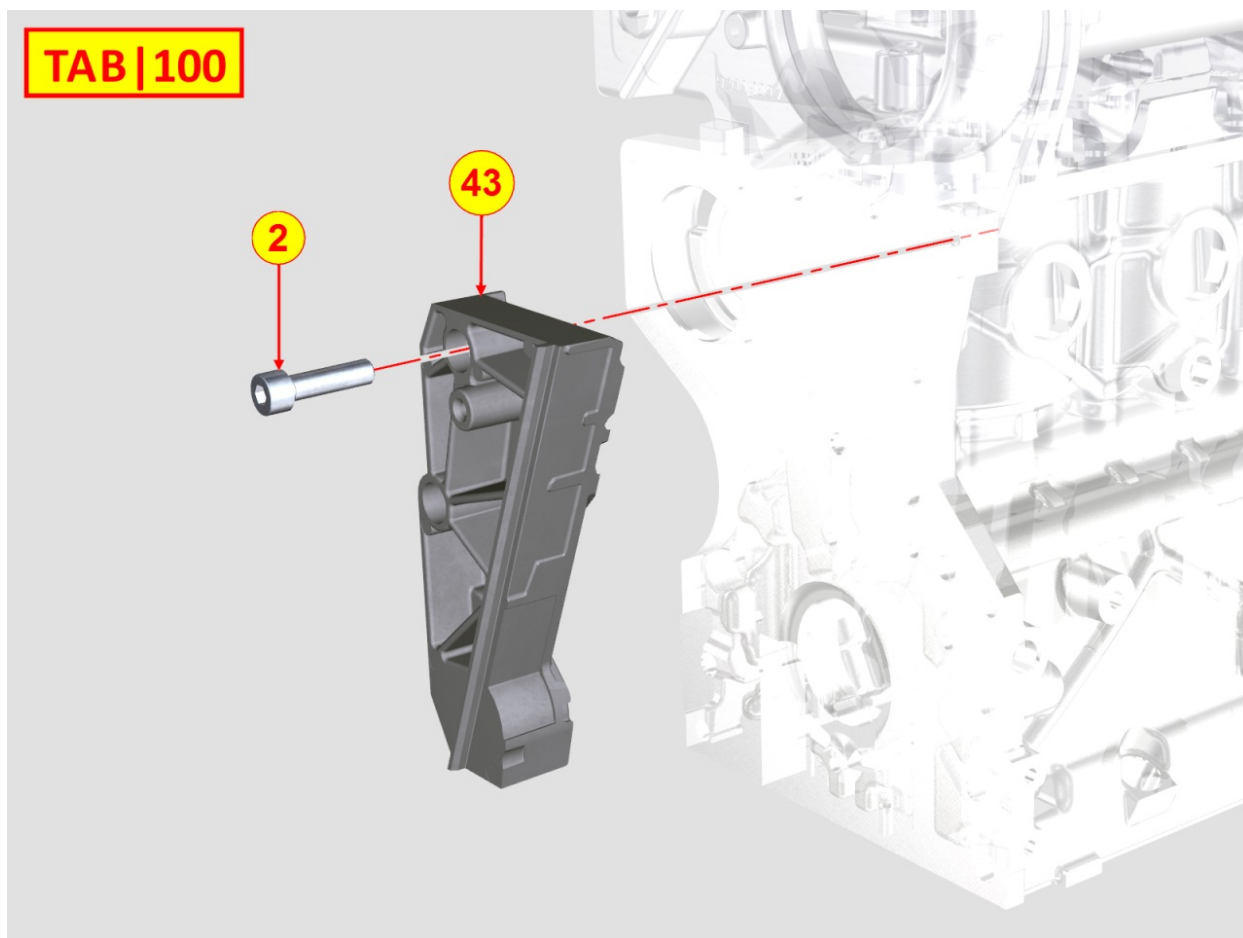

8100320010 - VOLTAGE ALTERNATOR

Pos	Kit	Included In	Code	Description	Qty	Old Code	Tech. Info
2			ED0097320640-S	ALLEN SCREW	2		
43			ED0038000350-S	FLANGE	1