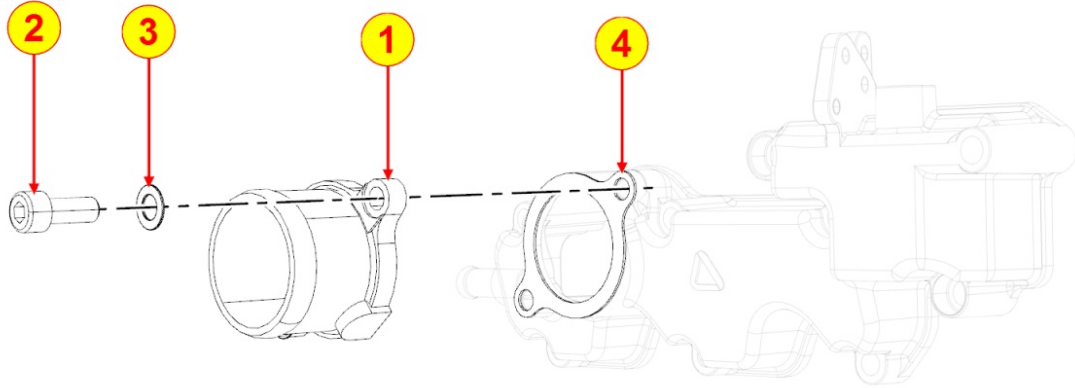

8082320170 - AIR INLET ACCESORIES

TAB | 082

Pos	Kit	Included In	Code	Description	Qty	Old Code	Tech. Info
1			ED0038661740-S	FLANGE	1	ED0038660830-S	
2			ED0017700050-S	BOLT	2		
3			ED0075550290-S	WASHER	2		
4			ED0045010810-S	GASKET	1