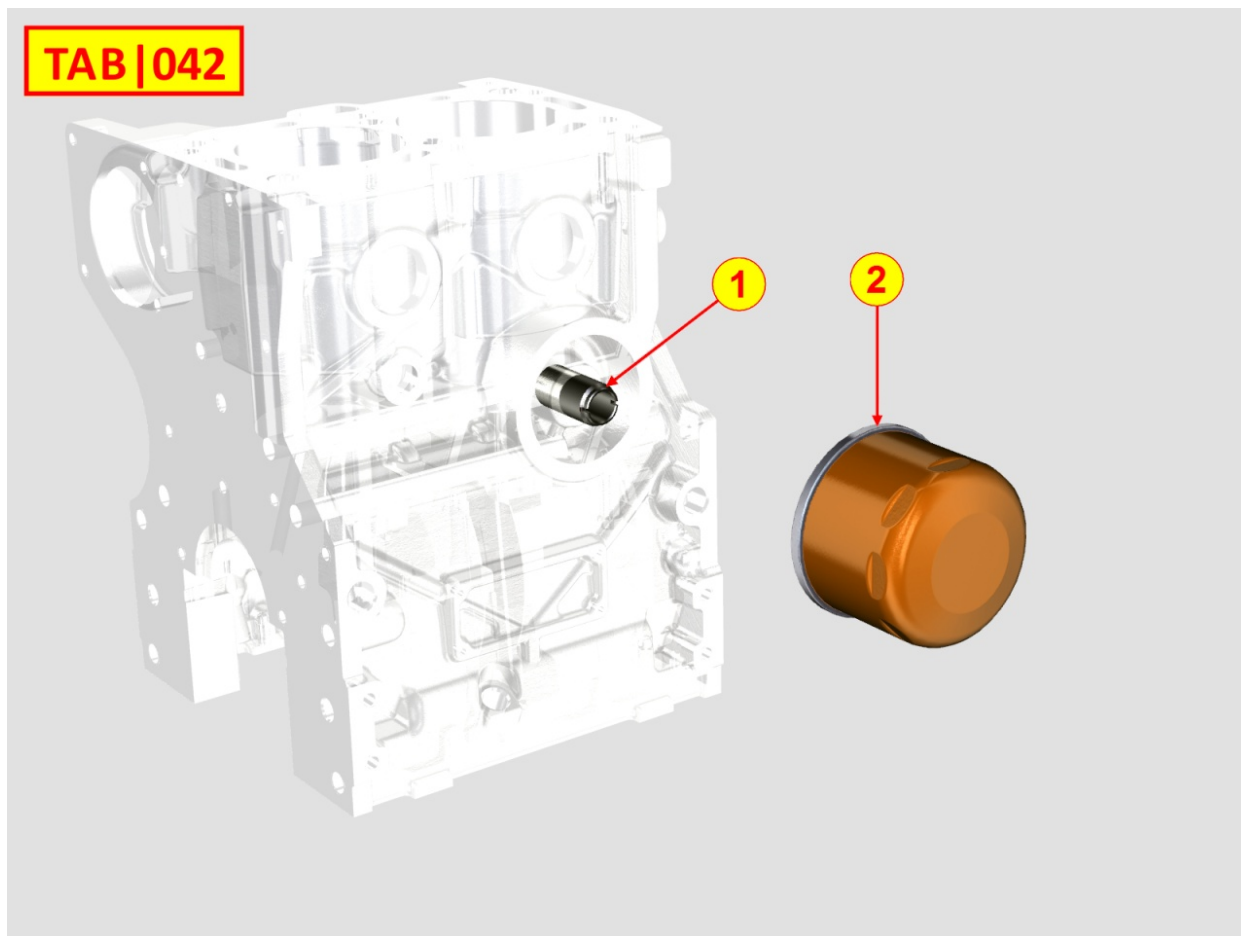

8042320040 - OIL FILTER

Pos	Kit	Included In	Code	Description	Qty	Old Code	Tech. Info
1			ED0072650210-S	JOINT	1		
2			ED0021752830-S	OIL FILTER CARTRIDGE	1	ED0021751070-S