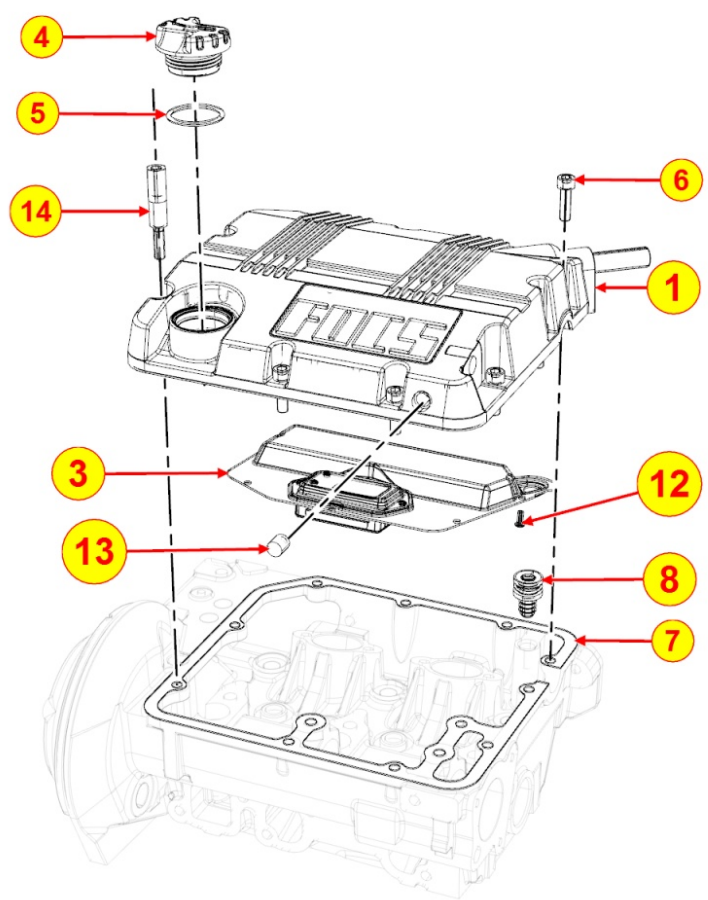

8022320500 - HEAD COVER

TAB | 022

Pos	Kit	Included In	Code	Description	Qty	Old Code	Tech. Info
1			ED0021257400-S	ROCKER ARM COVER	1		
3		(A)	ED0050662200-S	SHROUD	1		
4			ED0090320930-S	FILLER CAP	1		
5			ED0012000820-S	O-RING	1		
6			ED0097304160-S	ALLEN SCREW	8		
7			ED0044001030-S	GASKET	1		
8			ED0053651220-S	CONNECTING HOSE	1		
12		(A)	ED0074810540-S	RIVET	7		
13		(A)	ED0090801330-S	CAP	1		
14			ED0025011020-S	HOLLOW STUD	2