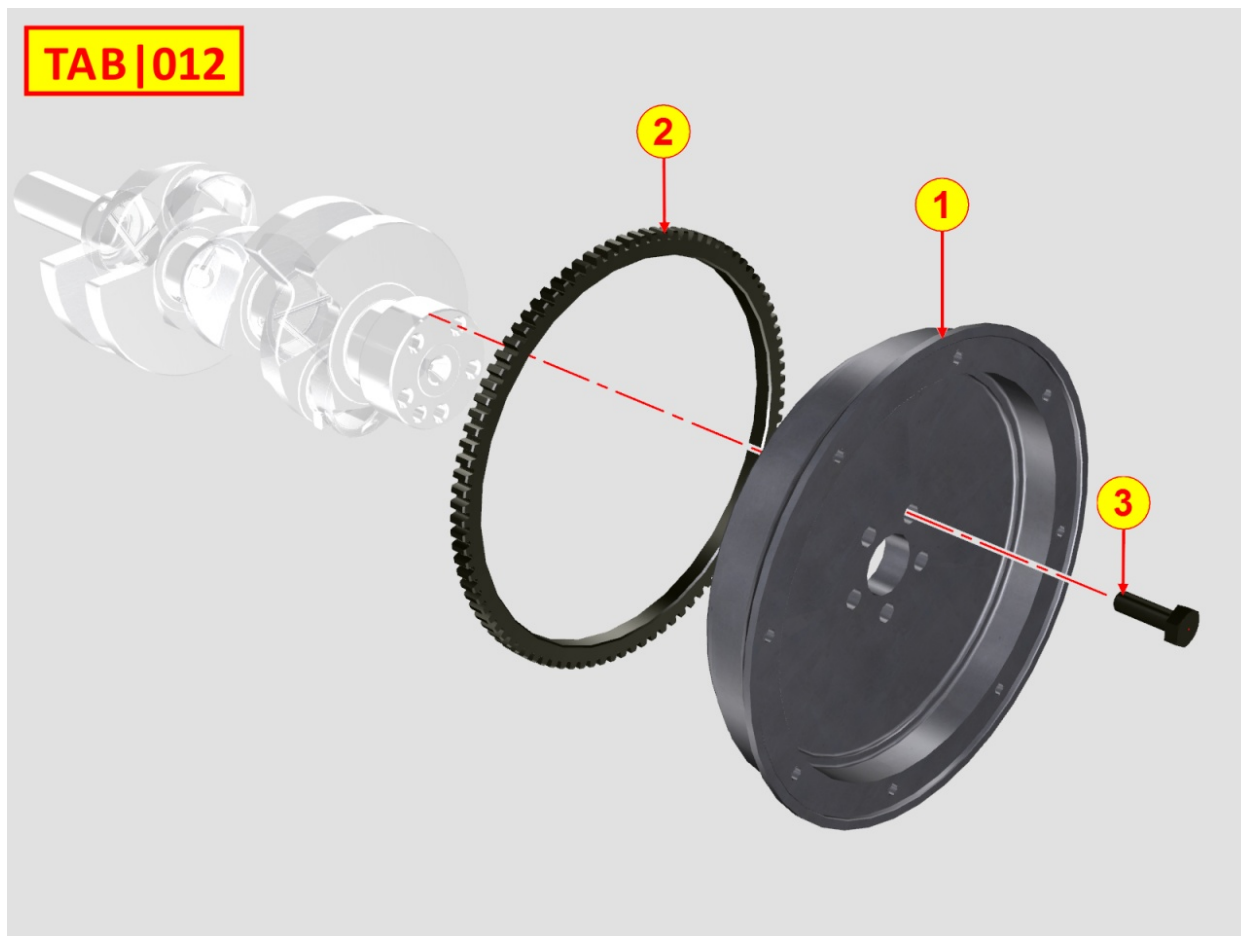

8012320170 - FLYWHEEL

Pos	Kit	Included In	Code	Description	Qty	Old Code	Tech. Info
1	A		ED0098809380-S	FLYWHEEL	1		
2		(A) (B)	ED0028160880-S	RING GEAR	1		
3			ED0017800970-S	BOLT	5