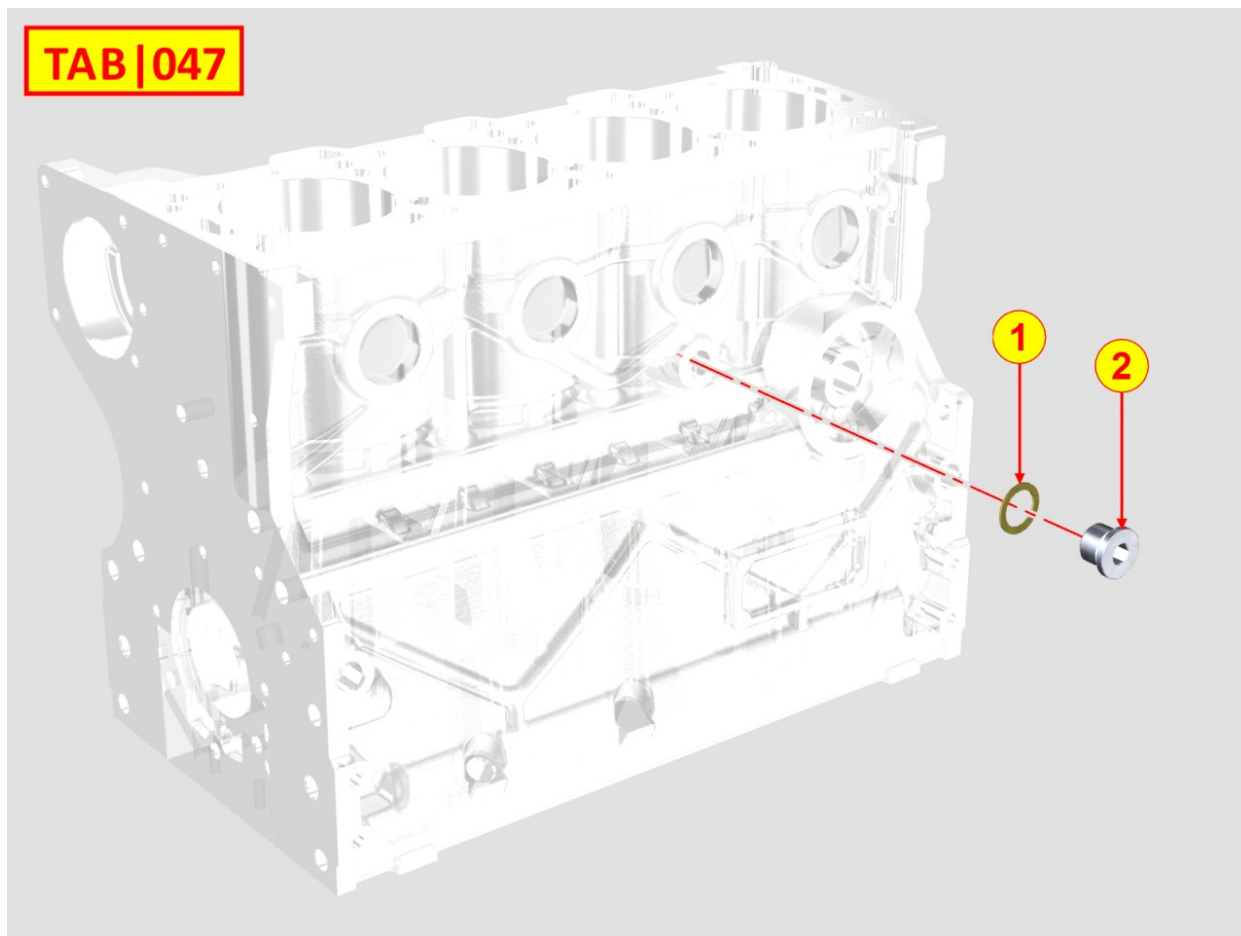

8047320150 - OIL COOLER

Pos	Kit	Included In	Code	Description	Qty	Old Code	Tech. Info
1			ED0046700190-S	COPPER WASHER D22X16.2 1	1		
2			ED0090400310-S	CAP	1