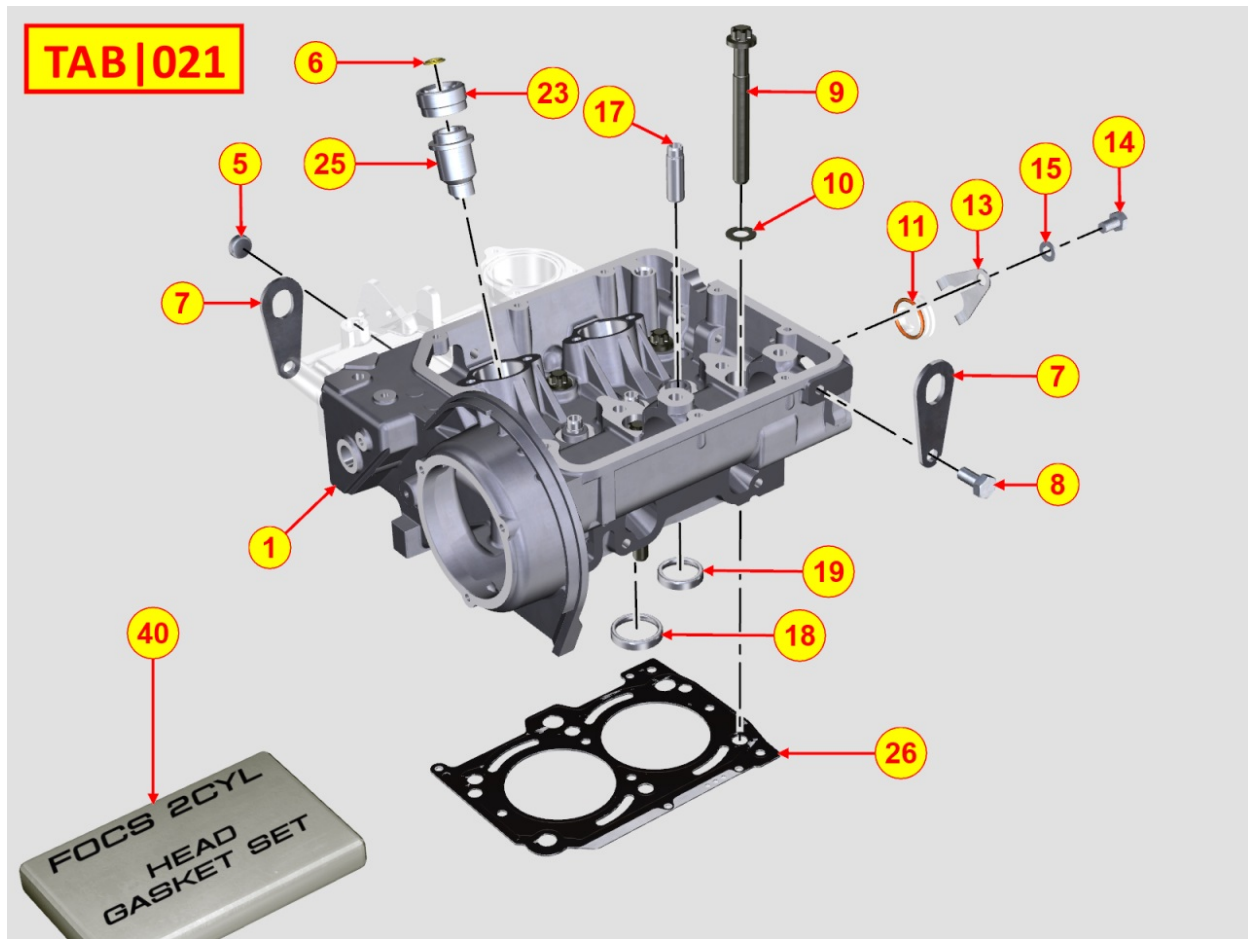

8021320590 - CYLINDER HEAD

Pos	Kit	Included In	Code	Description	Qty	Old Code	Tech. Info
1	A		ED0092009120-S	CYLINDER HEAD	1		
2		(B)		803632...0	4/6/8*		
3		(B)		803632...0	4/6/8*		
4		(B)		803632...0	4/6/8*		
5		(A) (B)	ED0089900470-S	CAP	1		
6			ED0059890070-S	SPARK ARRESTER	2		
7			ED0085451900-S	BRACKET	2		
8			ED0017700020-S	BOLT	1		
9			ED0098202220-S	SCREW	6		⚠
10			ED0076251300-S	WASHER	6		
11		(B)	ED0012000810-S	O-RING	1		⚠
12				807932...0	1		
13		(B)	ED0055700190-S	SPRING	1		⚠
14		(B)	ED0017701270-S	BOLT	1		
15		(B)	ED0076250100-S	WASHER	1		
17		(A) (B)	ED0048452000-S	VALVE GUIDE	4		⚠
18		(A) (B)	ED0080002280-S	VALVE SEAT	2		
19		(A) (B)	ED0080002290-S	VALVE SEAT	2		
23			ED0041300960-S	RING NUT	2		
24			ED0035275170-S	SPACER	6		
25			ED0067250700-S	COMBUSTION PRECHAMBER	2		
26			ED0047308260-S	HEAD GASKET 702/P 1.41-1.49	1		
26			ED0047308280-S	HEAD GASKET 702/P 1.61-1.69	1		
26			ED0047308270-S	HEAD GASKET 702/P 1.51-1.59	1		
27		(B)		803632...0	4/6/8*		
28		(B)		803632...0	2/3/4*