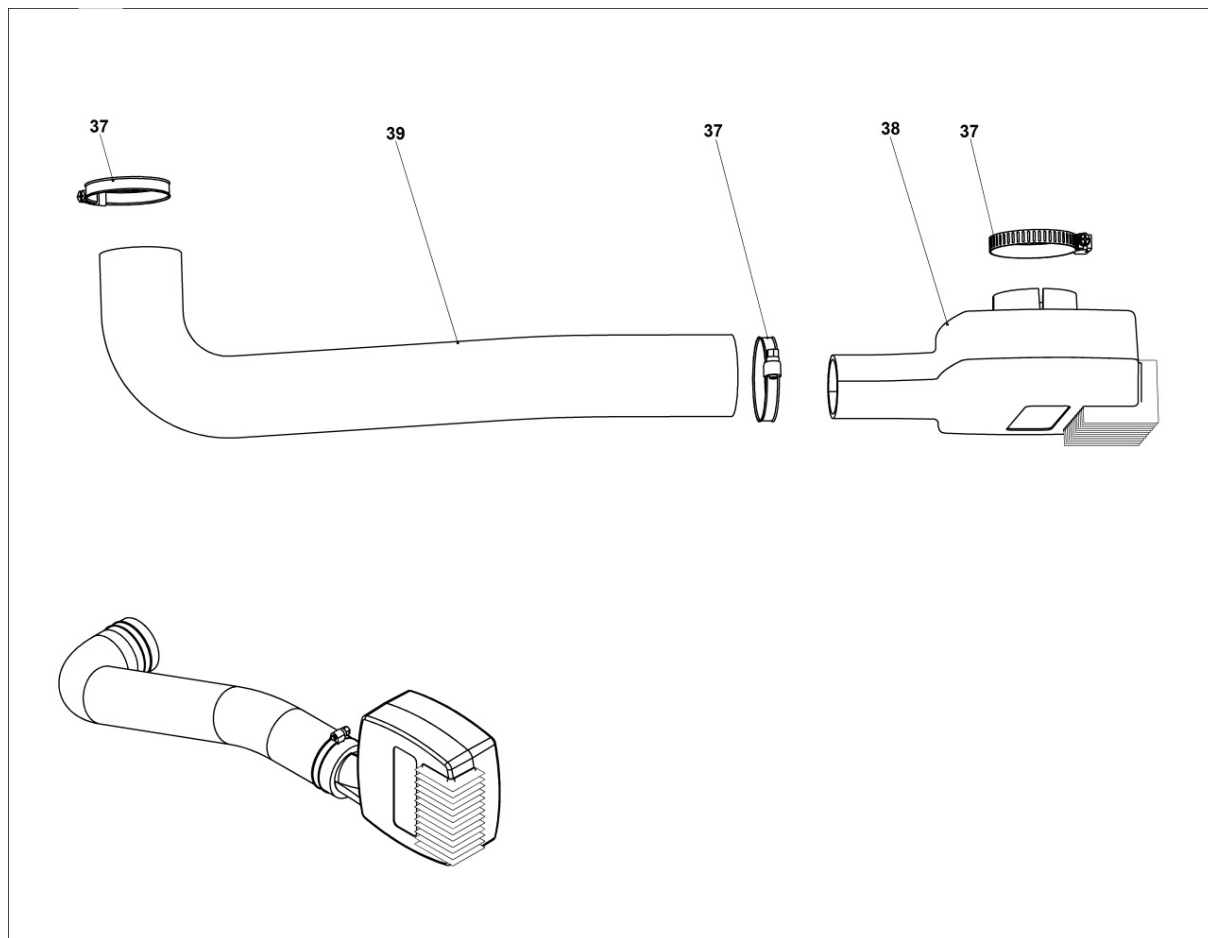

8081320770 - AIR FILTER

Pos	Kit	Included In	Code	Description	Qty	Old Code	Tech. Info
37			ED0036301520-S	CLAMP	2		
38			ED0037003330-S	AIR FILTER	1